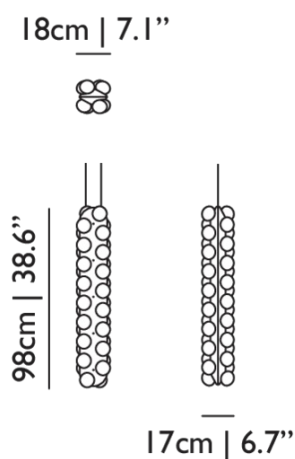

Dimensions

98cm | 38.6"

18cm | 7.1"

17cm | 6.7"

Product

WIDTH 98cm | 38.6"

HEIGHT 18cm | 7.1"

DEPTH 18cm | 7.1"

Dimensions

98cm | 38.6"

17cm | 6.7"

18cm | 7.1"

Product

WIDTH 98cm | 38.6"

HEIGHT 18cm | 7.1"

DEPTH 17cm | 6.7"

50000 hours

CABLE LENGTH

400cm | 157.5"

CRI

80

LIGHT OUTPUT

1600 lm

Prop Light Suspended / Double Vertical

Dimensions

Product

WIDTH 17cm | 6.7"**HEIGHT** 98cm | 38.6"**DEPTH** 18cm | 7.1"**WEIGHT NETTO** 6kg | 13.23lbs

Packaging

WIDTH 30cm | 11.8"**HEIGHT** 30cm | 11.8"**CUBAGE** 0.12m³ | 4.23ft³**LENGTH** 133cm | 52.4"**WEIGHT** 10kg | 22.05lbs