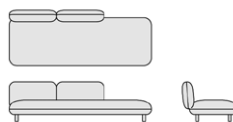

HOB41
cm. 175x85x73h
inch 69"x33¹/₂x28³/₄h

terminale sinistro/destro due posti - *two-seater left/right end element*

HOB42
cm. 175x85x73h
inch 69"x33¹/₂x28³/₄h

HOB51
cm. 255x85x73h
inch 100¹/₂x33¹/₂x28³/₄h

terminale sinistro/destro tre posti - *three-seater left/right end element*

HOB52
cm. 255x85x73h
inch 100¹/₂x33¹/₂x28³/₄h

HOB45
cm. 160x85x73h
inch 63"x33¹/₂x28³/₄h

panca due posti sinistra/destra - *two-seater left/right bench*

HOB46
cm. 160x85x73h
inch 63"x33¹/₂x28³/₄h

HOB53
cm. 240x85x73h
inch 94¹/₂x33¹/₂x28³/₄h

panca tre posti sinistra/destra - *three-seater left/right bench*

HOB54
cm. 240x85x73h
inch 94¹/₂x33¹/₂x28³/₄h

HOBP4
cm. 160x70x42h
inch 63¹/₂x27¹/₂x16¹/₂h