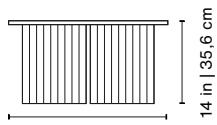

Large • Grande

45.3 in | 115 cm

11.8 in | 30 cm

23.5 in | 60 cm

Medium • Mediana

27.5 | 70 cm

14 in | 35.6 cm

27.5 in | 70 cm

Small • Pequeña

14.8 in | 37.5 cm

18 in | 45.5 cm

14.8 in | 37.5 cm

Steel • Acero

Product weight • Peso del producto
52.5 lb | 23,8 kg

47.2x26x19.7 in |
120x66x50 cm
55.12 lb | 25 kg

Steel • Acero