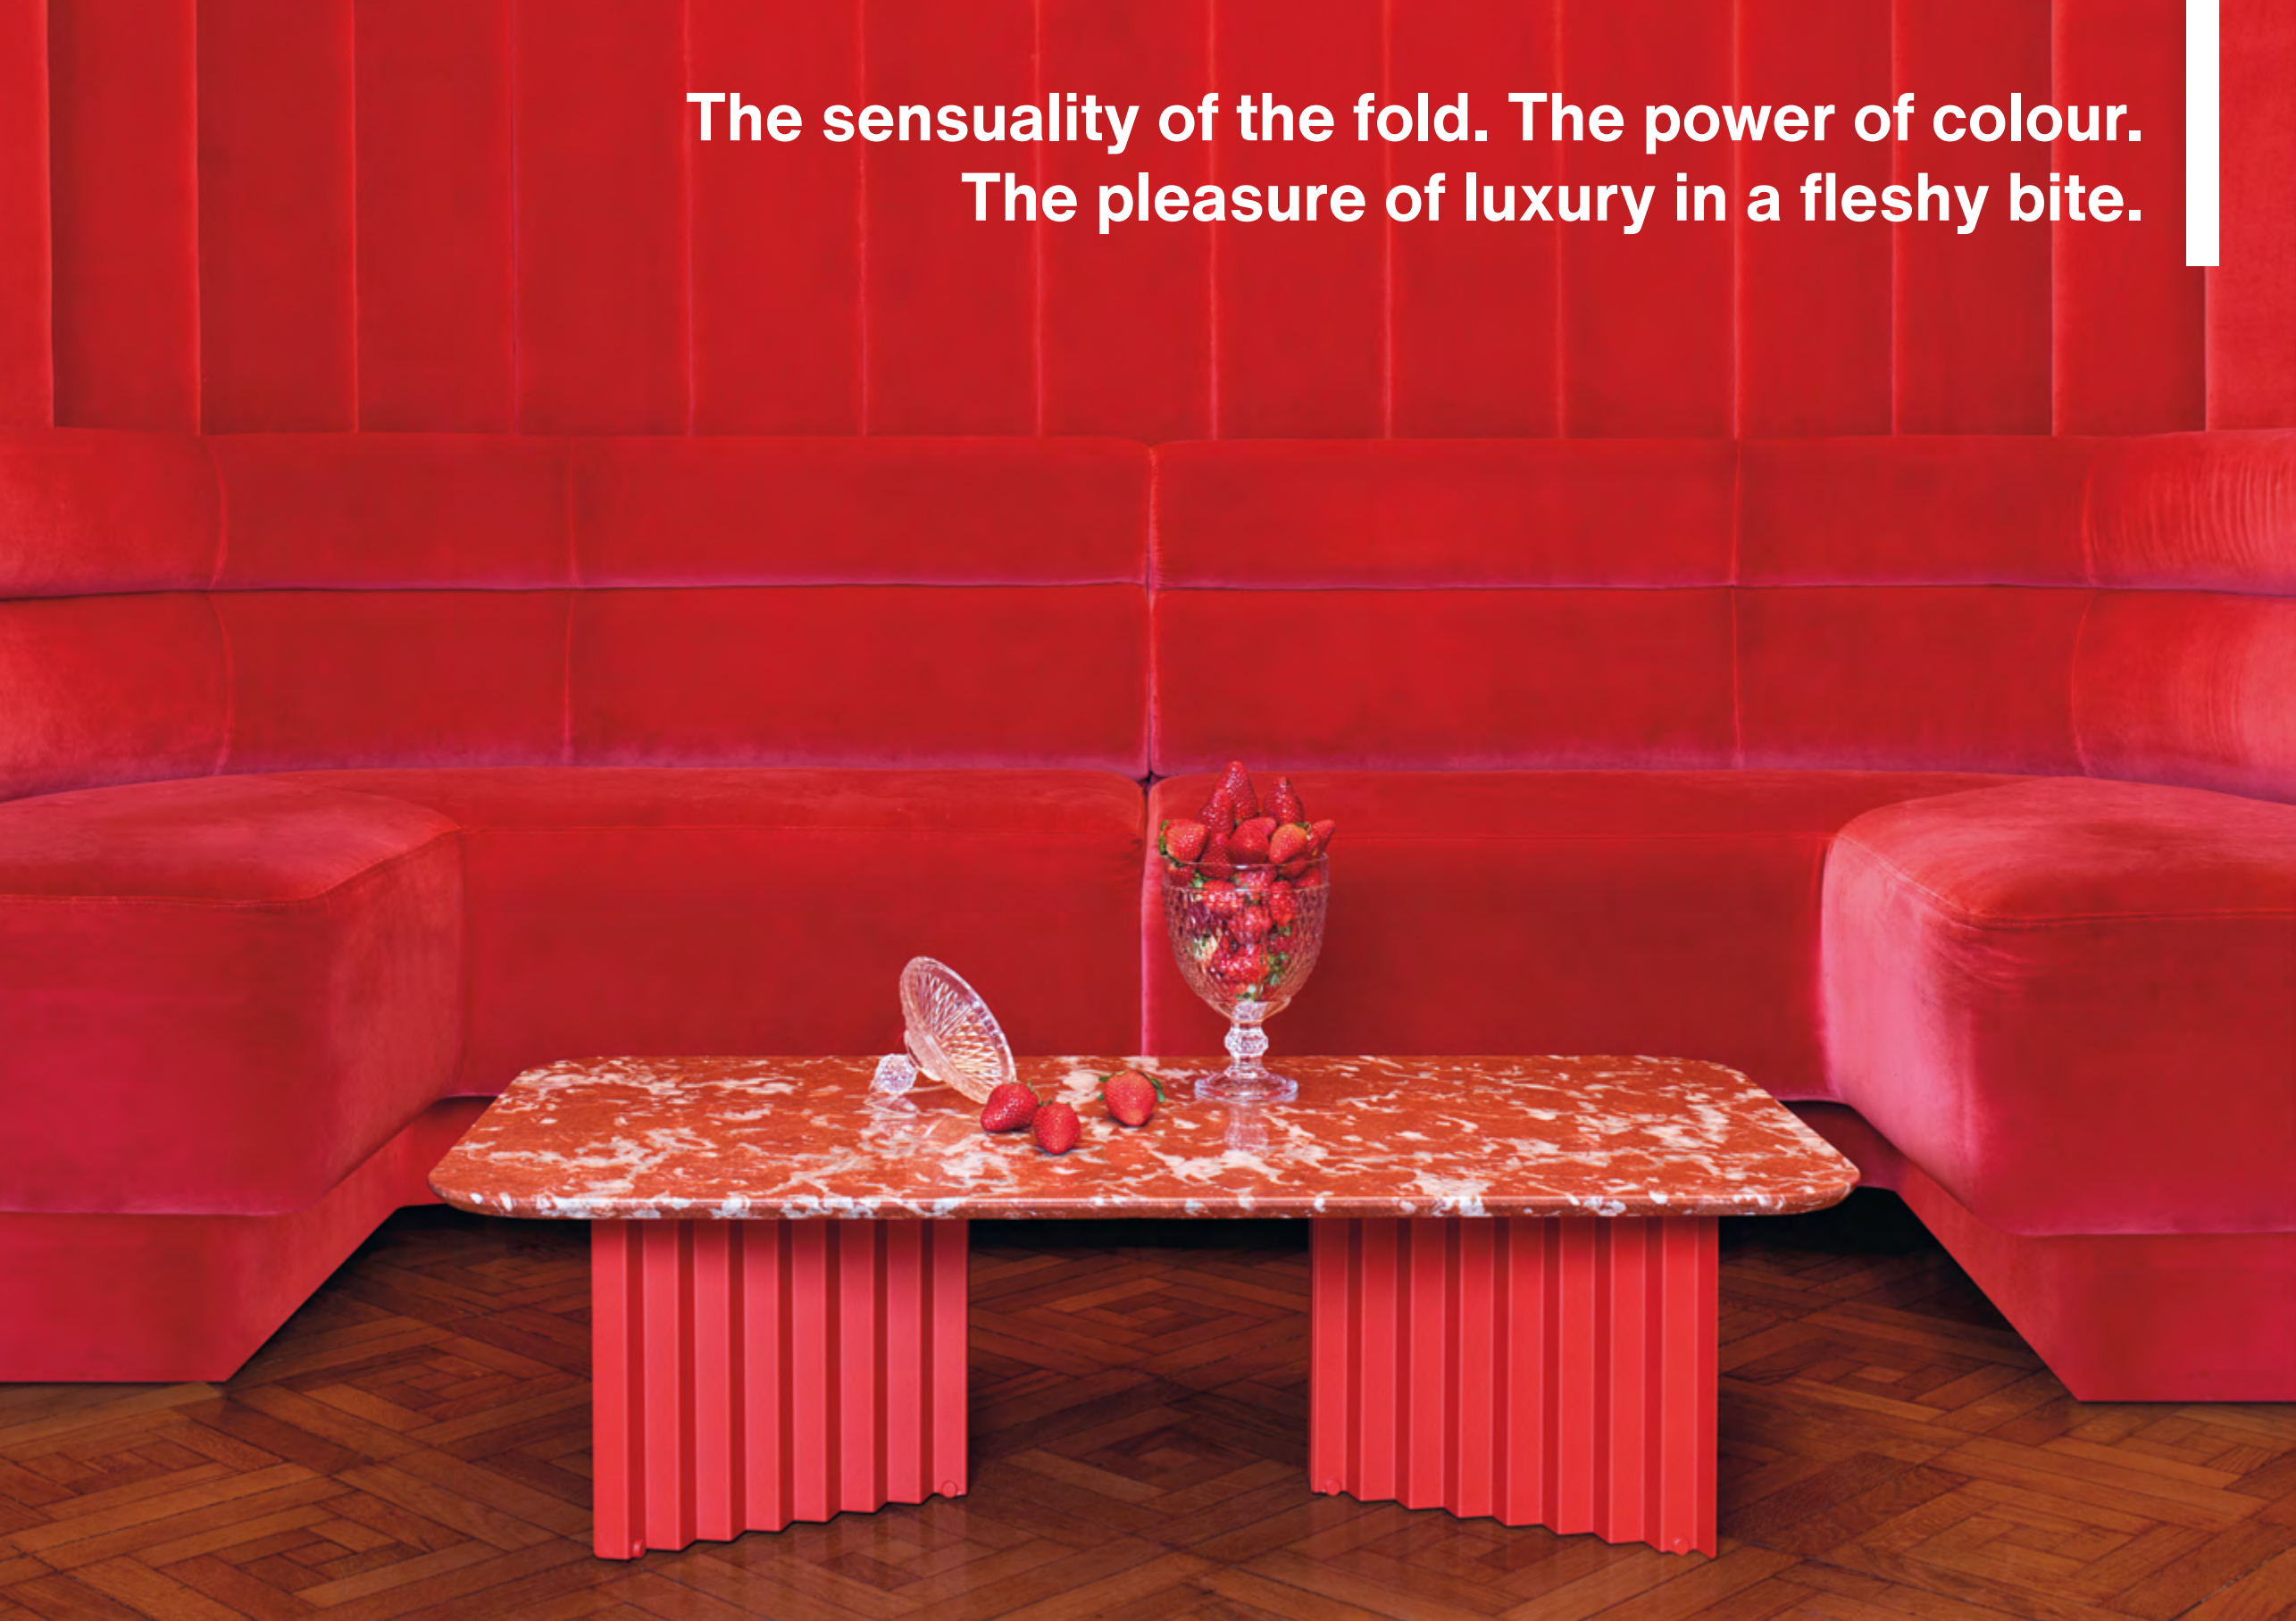

rs barcelona

rs barcelona

**The sensuality of the fold. The power of colour.
The pleasure of luxury in a fleshy bite.**