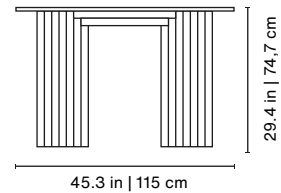

Large • Grande

35.5 in | 90 cm

12.6 in | 32 cm

Ø 35.5 in | Ø 90 cm

Steel • Acero

Product weight • Peso del producto
44 lb | 29 kg

37.4x37.4x18.5 in |
95x95x47 cm
81.6 lb | 37 kg

Small • Pequeña

20 in | 50 cm

20 in | 50 cm

Ø 20 in | Ø 50 cm

Steel • Acero

Product weight • Peso del producto
30.9 lb | 14 kg

21.7x21.7x21.7 in |
55x55x55 cm
33 lb | 15 kg

Marble • Mármol

Product weight • Peso del producto
114.6 lb | 52 kg

39.8x39.8x21.8 in |
101x101x55.5 cm
163.1 lb | 74 kg

Marble • Mármol

Product weight • Peso del producto
48.5 lb | 22 kg

26x24x22 in |
66x61x56 cm
61.7 lb | 28 kg

rs barcelona

Plec

Antoni Pallejà Office, 2020
Desk
Escritorio

Steel • Acero

Product weight • Peso del producto

90.4 lb | 41 kg

47.2x26x36.6 in |
120x66x93 cm
108 lb | 49 kg

Marble • Mármol

Product weight • Peso del producto

134.5 lb | 61 kg

49.2x27.5x38 in |
125x70x96,5 cm
185.2 lb | 84 kg