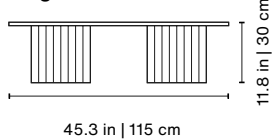

Large • Grande

45.3 in | 115 cm

11.8 in | 30 cm

23.5 in | 60 cm

Medium • Mediana

27.5 | 70 cm

14 in | 35.6 cm

27.5 in | 70 cm

Small • Pequeña

14.8 in | 37.5 cm

18 in | 45.5 cm

14.8 in | 37.5 cm

Steel • Acero

Product weight • Peso del producto
52.5 lb | 23,8 kg

47.2x26x19.7 in |
120x66x50 cm
55.12 lb | 25 kg

Steel • Acero

Product weight • Peso del producto
45.2 lb | 20,5 kg

29.5x29.5x15.4 in |
75x75x39 cm
48,5 lb | 22 kg

Steel • Acero

Product weight • Peso del producto
18.3 lb | 8,3 kg

16.5x16.5x20.1 in |
42x42x51 cm
22 lb | 10 kg

Large • Grande

35.5 in | 90 cm

12.6 in | 32 cm

Ø 35.5 in | Ø 90 cm

Steel • Acero

Product weight • Peso del producto
44 lb | 29 kg

37.4x37.4x18.5 in |
95x95x47 cm
81.6 lb | 37 kg

Small • Pequeña