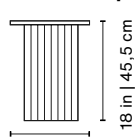

Large • Grande

45.3 in | 115 cm

11.8 in | 30 cm

23.5 in | 60 cm

Medium • Mediana

27.5 | 70 cm

14 in | 35.6 cm

27.5 in | 70 cm

Small • Pequeña

14.8 in | 37.5 cm

18 in | 45.5 cm

14.8 in | 37.5 cm

Steel • Acero

Product weight • Peso del producto
52.5 lb | 23,8 kg

47.2x26x19.7 in |
120x66x50 cm
55.12 lb | 25 kg

Steel • Acero

Product weight • Peso del producto
45.2 lb | 20,5 kg

29.5x29.5x15.4 in |
75x75x39 cm
48,5 lb | 22 kg

Steel • Acero

Product weight • Peso del producto
18.3 lb | 8,3 kg

16.5x16.5x20.1 in |
42x42x51 cm
22 lb | 10 kg

Large • Grande

35.5 in | 90 cm

12.6 in | 32 cm

Ø 35.5 in | Ø 90 cm

Steel • Acero

Product weight • Peso del producto
44 lb | 29 kg

37.4x37.4x18.5 in |
95x95x47 cm
81.6 lb | 37 kg

Small • Pequeña