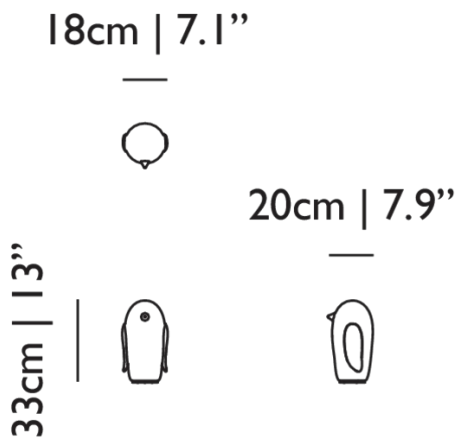

Dimensions

Product

WIDTH 18cm | 7.1"
HEIGHT 33cm | 13"
DEPTH 20cm | 7.9"
WEIGHT NETTO 1.5kg | 3.31lbs

Packaging

WIDTH 31cm | 12.2"
HEIGHT 31.5cm | 12.4"
CUBAGE 0.04m³ | 1.41ft³
LENGTH 41cm | 16.1"
WEIGHT 3kg | 6.61lbs

HEIGHT 27cm | 10.6"

DEPTH 25cm | 9.8"

WEIGHT NETTO 1.5kg | 3.31lbs

Packaging

WIDTH 31cm | 12.2"

HEIGHT 31.5cm | 12.4"

CUBAGE 0.04m³ | 1.41ft³

LENGTH 41cm | 16.1"

Dimensions

23cm | 9.1"**21cm | 8.3"****24cm | 9.5"**

Product

WIDTH 23cm | 9.1"**HEIGHT** 21cm | 8.3"**DEPTH** 24cm | 9.4"**WEIGHT NETTO** 1.5kg | 3.31lbs

Packaging

WIDTH 31cm | 12.2"**HEIGHT** 31.5cm | 12.4"**CUBAGE** 0.04m³ | 1.41ft³**LENGTH** 41cm | 16.1"**WEIGHT** 3kg | 6.61lbs