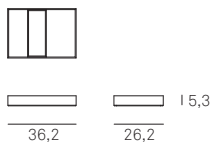

inclusief kabeldoorvoer blad / bodem en separatie

prijs / price

material / color

bodies lacquer
front lacquer and american walnut
interior lacquer
drawer bodies oak

basic 301 black
basic 641 olive
basic 341 ash
wood 475 natural walnut soft

including cable feedthrough top / base and divider

Interieur bakjes

afmeting / measurement

materiaal / kleur

eiken interieurbakjes

prijs / price

Interior compartment

material / color