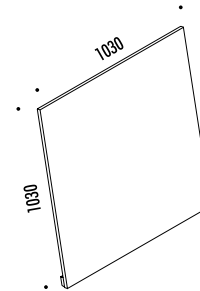

DESIGN DAVIDE GROPPI - 2015
LAMPADA DA TERRA LED - METALLO
FLOOR LED LAMP - METAL
ENERGY CLASS: A

CE IP 20

PABLO

CODICE / CODE	FINITURA / FINISHING	CARATTERISTICHE / TECHNICAL INFO
181800	STANDARD	220 / 240 V - 50 / 60 Hz - 28 W LED - 1200 lm - RGB wireless control ALIMENTAZIONE CON SPINA POWER SUPPLY WITH PLUG