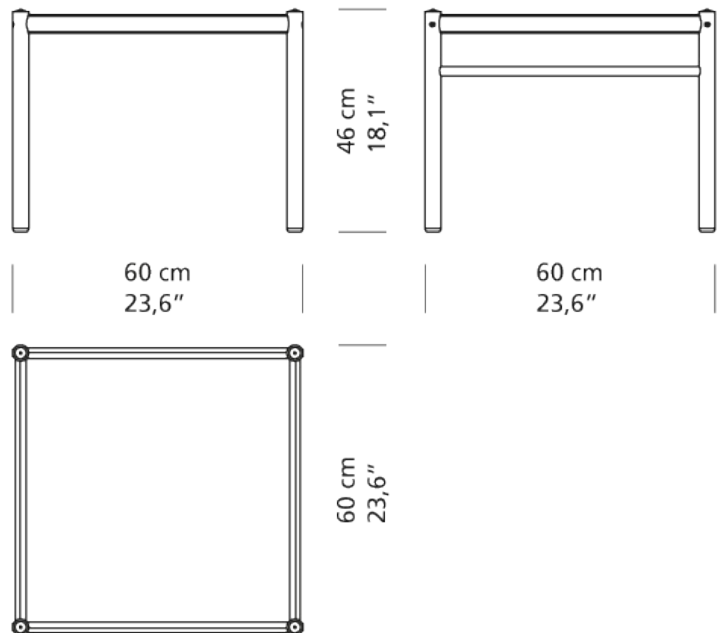

Tel: +81 3 5413 6771
Fax: +81 3 5413 6772
info@carlhansen.jp

Carl Hansen & Søn Flagship Store Japan

Aoyama Artworks 1/2F
2-5-10 Jingumae
Shibuya-ku, Tokyo, 150-0001
Japan

Ole Wanscher created his best known products primarily in the period between the late forties and early sixties. He took great interest in industrially produced high quality furniture and designed several pieces with this particular aspect in mind. It was the familiar philosophy of 'design for everyone'. However, his finest work was made in close collaboration with renowned master cabinetmakers.

Furthermore, while traveling through Egypt and Europe, **Ole Wanscher** studied furniture design. He embraced these impressions, was inspired by them and brought to them his very own sensibility. He also authored several books, including "The History of the Arts of Furniture" and "Five Thousand Years of Furniture".

Characteristic of **Ole Wanscher's** design is a quest for slim dimensions and resilient forms. His chairs often employ both slender and slightly curved armrests, which rise in an elegant tip before continuing directly to the floor; as is the case with his well known **Colonial Chair**. Classic and yet singularly modern at the same time.

Experience Ole Wanscher's Colonial Chair

Watch the craftsmanship going into the making of the Colonial Chair

VARIANTS CHOICES AND DIMENSIONS

MATERIAL MATRIX

	Soap	Lacquer/Oil
Oak	●	●
Walnut		●

Oak and ash have a clearly visible wood structure when painted. Beech has minimal structure when painted. Oak is available only in black (NCS S9000-N).

TESTS AND CERTIFICATIONS

All tests and certificates are available on request.