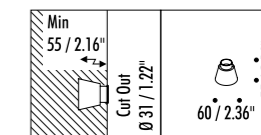

The sizes are expressed in millimeters / inches.

DESIGN 2021  
OUTDOOR LAMP - METAL

FLEXALIGHTING CERTIFICATED  
2A-BEAN PRODUCT

IP 67

OUT 35

16 / 0.63"

35 / 1.38"

1A1530303	MATT WHITE - 3000K	MAX 350 mA DC - 1 W LED - 3000K - 33 lm - CRI > 90 / 2700K - 31 lm - CRI > 90 COMPULSORY INSTALLATION KIT NOT INCLUDED CUT-OUT Ø 31 mm MINIMUM SPACE FOR MOUNTING 55 mm
1A1530303-27	MATT WHITE - 2700K	
1A1531103	POLISHED STAINLESS STEEL - 3000K	
1A1531103-27	POLISHED STAINLESS STEEL - 2700K	