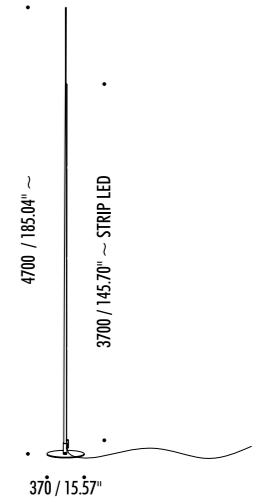

The sizes are expressed in millimeters / inches.

DESIGN DAVIDE GROPPI - GIORGIO RAVA - 2020
OUTDOOR LAMP - FIBERGLASS - METAL

IP 65

ORIGINE OUTDOOR

1A0890403	MATT BLACK	24 V DC - 40 W LED - 3000K - 2380 lm - CRI > 90 BLACK CABLE 5 m INCLUDES LED DRIVER INPUT 100-240 V - 50/60 Hz - IP67 - NOT DIMMABLE