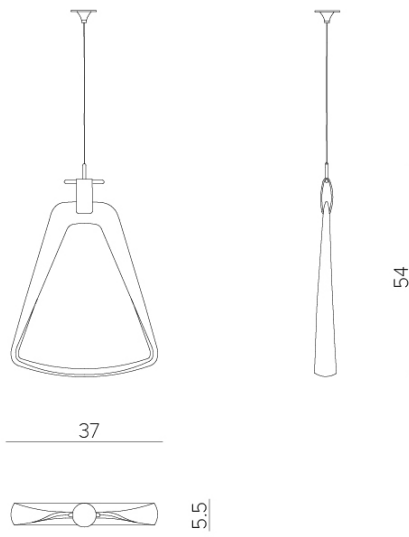

DIMENSIONS

37 x 5.5 x 54 cm
14 ⁹/₁₆ x 2 ¹/₆₄ x 21 ¹⁷/₆₄ in

MATERIALS

Solid wood structure.
Leather and brass details.

Illustrative picture.

This product is subject to availability by region.

SOLLOS.

Brasil 55 49 36410014