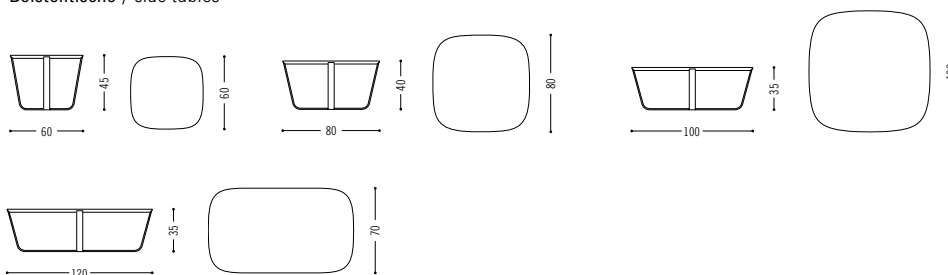

The low-set, high-backed Nook sofa has a compact design that nevertheless has an air of lightness about it. Its form is unique because it adds a nest of comfort to a room rather than dividing up the space. The outside of the sofa boasts clear lines that complement the architecture, and the inside is soft and feminine. Like a 1950s vase, the lines are elegantly upwardly tapered, creating a delicate sculpture-like look. Piping separating the interior and exterior of the sofa, makes playful and creative design variants possible. The narrow joints are not intended to be modular.

Spezifikationen Specifications

Hocker / pouf

Beistelltische / side tables

Planungsdaten
Planning data