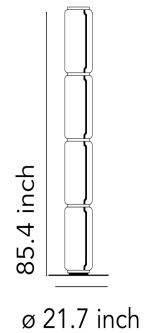

FLOS

Noctambule F4 High Cylinder Big Base - Specification Sheet by Konstantin Grcic, 2019

Mounting	Free Standing
Lamp (Bulb) Description	45W 1378lm -2700K - CRI 90
Environment	Indoor - Dry Location
Technical and Product Description	<p>Noctambule, created by renowned designer Konstantin Grcic for FLOS, is an innovative lighting system that comes in an array of artful designs. A transparent hand-blown glass cylinder, surrounded on both top and bottom by discrete LED technology, is the foundation of this product. The fixtures built from these units form columns of light at varying heights that illuminate at the intersection between each module.</p> <p>Configurable as a hanging or standing lamp, Noctambule features additional components that allow for numerous options. The cylindrical body is available at a low and high height, and a dome- or cone-shaped head can be selected if a more direct light source is desired. Dimming capabilities can be configured in the power supply unit within the ceiling rose, or as a pedal-operated panel on the power cord.</p>

 F0292000

Dimensional Image

Electrical

Voltage	100-240V
Switching	Foot Dimmer switch that provide ON-OFF functions and 10-100% light adjustment with memory
IP Rating	IP20

Physical

Cord Length (inches)	78.74"
Construction Material	Die-cast aluminum, Blown crystal
Weight	62.83 lbs