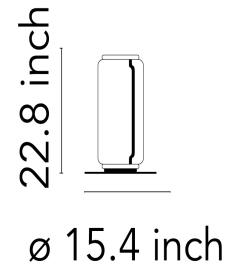

FLOS

Noctambule F1 High Cylinder Small Base - Specification Sheet by Konstantin Grcic, 2019

Mounting	Free Standing
Lamp (Bulb) Description	18W 497lm -2700K - CRI 90
Environment	Indoor - Dry Location
Technical and Product Description	<p>Noctambule, created by renowned designer Konstantin Grcic for FLOS, is an innovative lighting system that comes in an array of artful designs. A transparent hand-blown glass cylinder, surrounded on both top and bottom by discrete LED technology, is the foundation of this product. The fixtures built from these units form columns of light at varying heights that illuminate at the intersection between each module.</p> <p>Configurable as a hanging or standing lamp, Noctambule features additional components that allow for numerous options. The cylindrical body is available at a low and high height, and a dome- or cone-shaped head can be selected if a more direct light source is desired. Dimming capabilities can be configured in the power supply unit within the ceiling rose, or as a pedal-operated panel on the power cord.</p>

 F0285000

Dimensional Image

Electrical

Voltage	100-240V
Switching	Foot Dimmer switch that provide ON-OFF functions and 10-100% light adjustment with memory
IP Rating	IP20

Physical

Cord Length (inches)	78.74"
Construction Material	Die-cast aluminum, Blown crystal
Weight	23.14 lbs