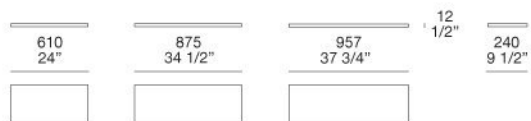

PANELS

panel of wooden particles and moulded flexible polyurethane, removable final cover in fabric or leather

DREAM

MARCEL WANDERS STUDIO (2006)

queen size
1795 - 70 3/4"
king size
2200 - 86 1/2"

queen size
2300 - 90 3/4"
king size
2300 - 90 1/2"

queen size
1795 - 70 3/4"
king size
2200 - 86 1/2"

queen size
2300 - 90 3/4"
king size
2300 - 90 1/2"

DREAM

MARCEL WANDERS STUDIO (2006)

DREAM

MARCEL WANDERS STUDIO (2006)

1870 - 2070
73 1/2" - 81 1/2"

1795 queen size
70 3/4"

2200 king size
86 1/2"

285
11 1/4"

830
32 3/4"

2270 - 2370
89 1/4" - 93 1/4"

2300 queen size
90 1/2"

2300 king size
90 1/2"

DREAM

FINISHINGS\PANELLING\FABRIC (38)