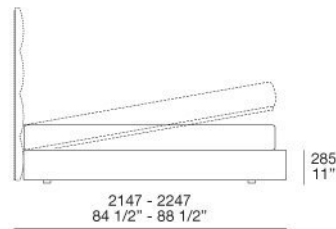

PANELS

panel of wooden particles and moulded flexible polyurethane, removable final cover in fabric or leather

DREAM

MARCEL WANDERS STUDIO (2006)

queen size
1795 - 70 3/4"
king size
2200 - 86 1/2"

queen size
2300 - 90 3/4"
king size
2300 - 90 1/2"

queen size
1795 - 70 3/4"
king size
2200 - 86 1/2"

queen size
2300 - 90 3/4"
king size
2300 - 90 1/2"

DREAM

MARCEL WANDERS STUDIO (2006)

DREAM

MARCEL WANDERS STUDIO (2006)

1870 - 2070
73 1/2" - 81 1/2"

1795 queen size
70 3/4"