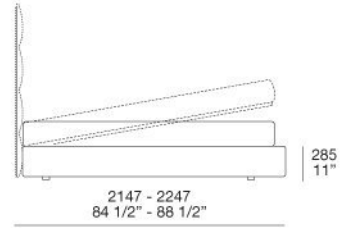

PANELS

panel of wooden particles and moulded flexible polyurethane, removable final cover in fabric or leather

DREAM

MARCEL WANDERS STUDIO (2006)

queen size
1795 - 70 3/4"
king size
2200 - 86 1/2"

queen size
2300 - 90 3/4"
king size
2300 - 90 1/2"

queen size
1795 - 70 3/4"
king size
2200 - 86 1/2"

queen size
2300 - 90 3/4"
king size
2300 - 90 1/2"

DREAM

MARCEL WANDERS STUDIO (2006)

DREAM

MARCEL WANDERS STUDIO (2006)

1870 - 2070
73 1/2" - 81 1/2"

1795 queen size
70 3/4"

2200 king size
86 1/2"

285
11 1/4"

830
32 3/4"

2270 - 2370
89 1/4" - 93 1/4"

2300 queen size
90 1/2"

2300 king size
90 1/2"

DREAM

FINISHINGS\PANELLING\FABRIC (38)