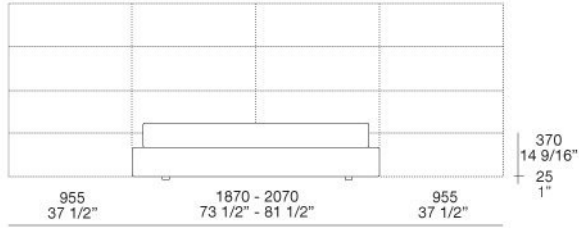

PANELS

panel of wooden particles and moulded flexible polyurethane, removable final cover in fabric or leather

DREAM

MARCEL WANDERS STUDIO (2006)

queen size
1795 - 70 3/4"
king size
2200 - 86 1/2"

queen size
2300 - 90 3/4"
king size
2300 - 90 1/2"

queen size
1795 - 70 3/4"
king size
2200 - 86 1/2"

queen size
2300 - 90 3/4"
king size
2300 - 90 1/2"

DREAM

MARCEL WANDERS STUDIO (2006)

DREAM

MARCEL WANDERS STUDIO (2006)

1870 - 2070
73 1/2" - 81 1/2"

1795 queen size
70 3/4"