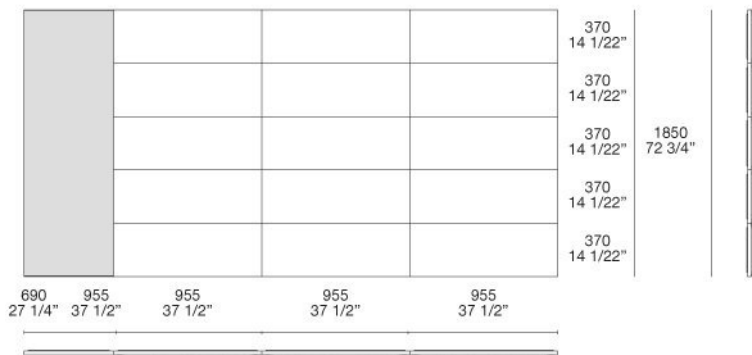

PANELS

panel of wooden particles and moulded flexible polyurethane, removable final cover in fabric or leather

DREAM

MARCEL WANDERS STUDIO (2006)

queen size
1795 - 70 3/4"
king size
2200 - 86 1/2"

queen size
2300 - 90 3/4"
king size
2300 - 90 1/2"

queen size
1795 - 70 3/4"
king size
2200 - 86 1/2"

queen size
2300 - 90 3/4"
king size
2300 - 90 1/2"

DREAM

MARCEL WANDERS STUDIO (2006)

DREAM

MARCEL WANDERS STUDIO (2006)

1870 - 2070
73 1/2" - 81 1/2"

1795 queen size
70 3/4"

2200 king size
86 1/2"

285
11 1/4"

830
32 3/4"

2270 - 2370
89 1/4" - 93 1/4"

2300 queen size
90 1/2"

2300 king size
90 1/2"

DREAM

FINISHINGS\PANELLING\FABRIC (38)