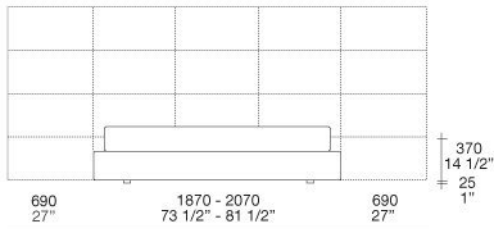

PANELS

panel of wooden particles and moulded flexible polyurethane, removable final cover in fabric or leather

DREAM

MARCEL WANDERS STUDIO (2006)

queen size
1795 - 70 3/4"
king size
2200 - 86 1/2"

queen size
2300 - 90 3/4"
king size
2300 - 90 1/2"

queen size
1795 - 70 3/4"
king size
2200 - 86 1/2"

queen size
2300 - 90 3/4"
king size
2300 - 90 1/2"

DREAM

MARCEL WANDERS STUDIO (2006)

DREAM

MARCEL WANDERS STUDIO (2006)

1870 - 2070
73 1/2" - 81 1/2"

1795 queen size
70 3/4"