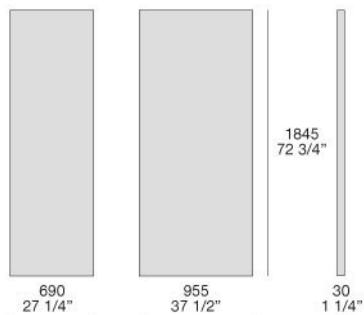

PANELS

panel of wooden particles and moulded flexible polyurethane, removable final cover in fabric or leather

DREAM

MARCEL WANDERS STUDIO (2006)

queen size
1795 - 70 3/4"
king size
2200 - 86 1/2"

queen size
2300 - 90 3/4"
king size
2300 - 90 1/2"

queen size
1795 - 70 3/4"
king size
2200 - 86 1/2"

queen size
2300 - 90 3/4"
king size
2300 - 90 1/2"

DREAM

MARCEL WANDERS STUDIO (2006)

DREAM

MARCEL WANDERS STUDIO (2006)

1870 - 2070
73 1/2" - 81 1/2"

1795 queen size
70 3/4"

2200 king size
86 1/2"

285
11 1/4"

830
32 3/4"

2270 - 2370
89 1/4" - 93 1/4"

2300 queen size
90 1/2"

2300 king size
90 1/2"

DREAM

FINISHINGS\PANELLING\FABRIC (38)