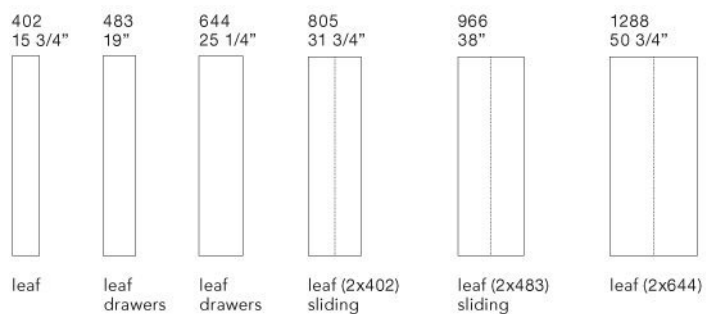

DOOR FINISHING

club melamine, ABS edge in the same colour laser applied, glossy acrylic

NOTE

glossy acrylic white and canapa finishings is available for leaf typologie only (max. height 2590), width excluded 402

CLUB

R&D POLIFORM (1995)

DIMENSIONS

wardrobes and walk-in closet

Size calculation with side thickness 25 - 1"

To obtain the total width, add to the sum of the columns 25 - 1" for the lateral side.

CLUB design CR&S Poliform
senzafine doors collection

unit widths

unit heights

Door section

NB

Lateral sides not available in melamine Club and acrylic Club.
Glossy acrylic finishing is available for leaf doors typologies only (max heights 2590 - 102") excluded width 402 - 15 3/4".