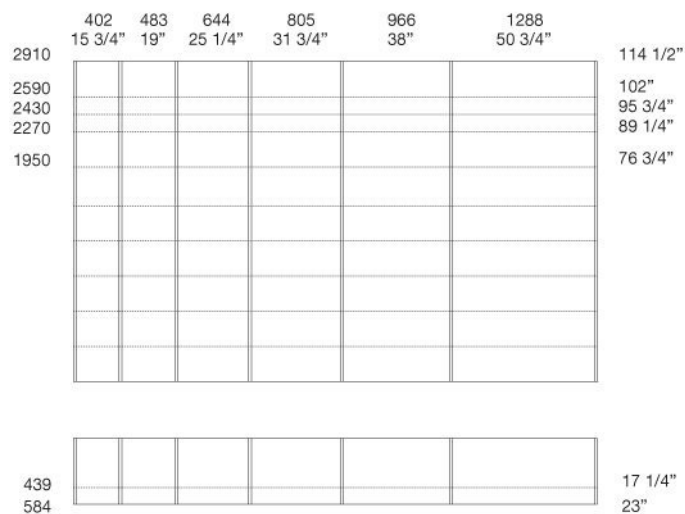

DOOR FINISHING

club melamine, ABS edge in the same colour laser applied, glossy acrylic

NOTE

glossy acrylic white and canapa finishings is available for leaf typologie only (max. height 2590), width excluded 402

CLUB

R&D POLIFORM (1995)

DIMENSIONS

wardrobes and walk-in closet

Size calculation with side thickness 25 - 1"

To obtain the total width, add to the sum of the columns 25 - 1" for the lateral side.

CLUB design CR&S Poliform
senzafine doors collection

unit widths

unit heights

Door section

NB

Lateral sides not available in melamine Club and acrylic Club.
Glossy acrylic finishing is available for leaf doors typologies only (max heights 2590 - 102") excluded width 402 - 15 3/4".