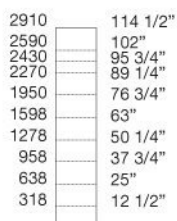

DOOR FINISHING

club melamine, ABS edge in the same colour laser applied, glossy acrylic

NOTE

glossy acrylic white and canapa finishings is available for leaf typologie only (max. height 2590), width excluded 402

CLUB

R&D POLIFORM (1995)

DIMENSIONS

wardrobes and walk-in closet

Size calculation with side thickness 25 - 1"

To obtain the total width, add to the sum of the columns 25 - 1" for the lateral side.

CLUB design CR&S Poliform
senzafine doors collection

unit widths

unit heights

Door section

NB

Lateral sides not available in melamine Club and acrylic Club.
Glossy acrylic finishing is available for leaf doors typologies only (max heights 2590 - 102") excluded width 402 - 15 3/4".