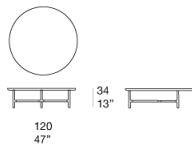

Side tables available with marble or wood top.

The Nesso series also includes dining tables with top in wood.

Base: moulded aluminium joints and profiles in extruded aluminium, matt varnished in avorio or grafite colour. Adjustable spacers in stainless steel and rubber.

Top:

- in marble, coupled with a plate of aluminium honeycomb;
- in fibrewood, veneered with wood finished Mano Opaca.

B124M

B124L

B124D

B124P

B124W