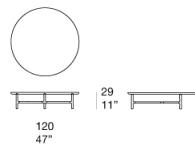

Side tables available with marble or wood top.

The Nesso series also includes dining tables with top in wood.

Base: moulded aluminium joints and profiles in extruded aluminium, matt varnished in avorio or grafite colour. Adjustable spacers in stainless steel and rubber.

Top:

- in marble, coupled with a plate of aluminium honeycomb;
- in fibrewood, veneered with wood finished Mano Opaca.

B124M

B124L

B124D

B124P

B124W