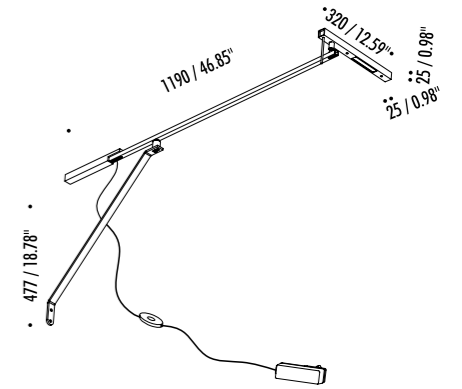

The sizes are expressed in millimeters / inches.

DESIGN DAVIDE GROPPI - 2019
WALL LAMP - METAL

MORSETTO P

19760403	MATT BLACK	24 V DC - 13 W LED - 3000K - 823 lm - CRI > 90 BLACK CABLE ADJUSTABLE - DIMMER INCLUDES LED DRIVER INPUT 100-240 V - 50/60 Hz