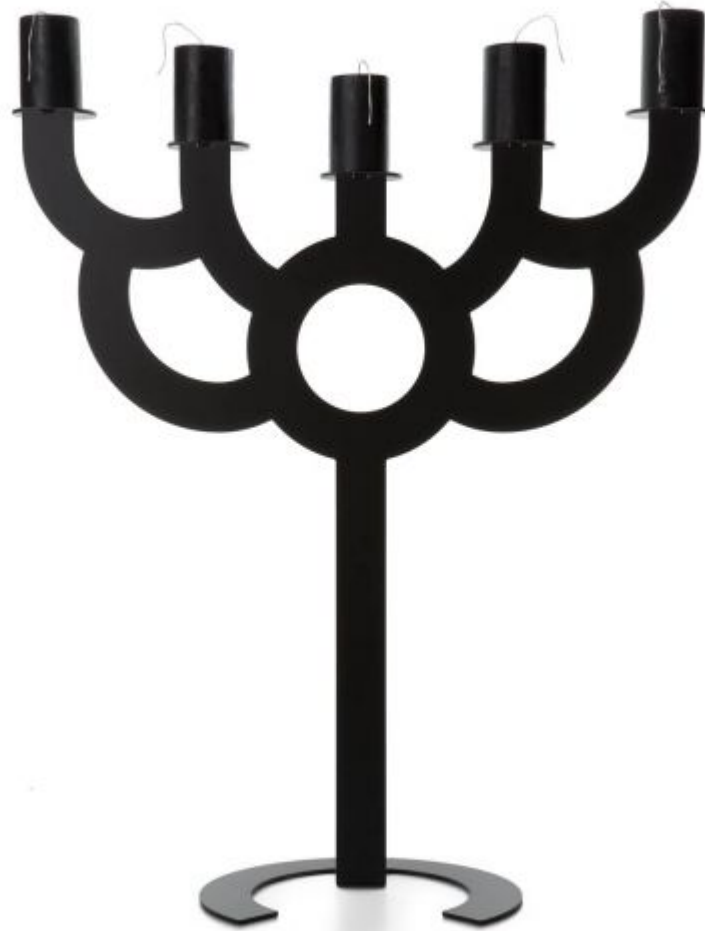

m o o o i[®]

Big Bold

"The Bold series developed from my fascination with laser cutting technology. With the use of a laser, you can cut a form or pattern in sheet metal with extreme accuracy.

Designer	Roderick Vos
Year of design	2005
Material	Powder coated steel
Additional	Candles can be ordered separately

Colours

Colour

Black
RAL 9005

Silk

packaging

Little bold

H 46 cm | 18.1"
W 58 cm | 22.8"
L 26 cm | 10.2"

Weight including packaging:

5 KG | 11 lb

Net product weight:

4 KG | 8,8 lb

Menorah bold

H 46 cm | 18.1"
W 78 cm | 30.7"
L 26 cm | 10.2"

Weight including packaging:

6 KG | 13,2 lb

Net product weight:

dimensions

BIG BOLD

103cm | 40.6"