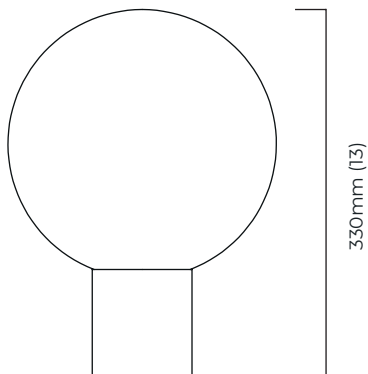

FLEX

2000mm cord set with black flex and inline dimmer

BULBS

240v - 1 x G9, 25w max halogen (or 2.3w LED 2700k)
120v - 1 x G9, 25w max halogen (or 2.3w LED 2700k)
(no bulbs supplied)

WEIGHT

4kg (8.8lbs)

CERTIFICATION

FLEX

2000mm cord set with black flex and inline dimmer

BULBS

240v - 1 x G9, 25w max halogen (or 2.3w LED 2700k)
120v - 1 x G9, 25w max halogen (or 2.3w LED 2700k)
(no bulbs supplied)

WEIGHT

5kg (11lbs)

CERTIFICATION