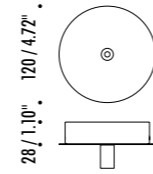

The sizes are expressed in millimeters / inches.

DESIGN OMAR CARRAGLIA - 2006
SUSPENSION LAMP - METAL

MISS ENDLESS

CEILING ROSE

1A2960303.27.40	MATT WHITE - 2700K - ENDLESS	48 V DC - 5,5 W LED 2700K - 312 lm - CRI > 90 / 3000K - 312 lm - CRI > 90 WHITE CABLE - WHITE CEILING ROSE - DIMMABLE COMPULSORY ENDLESS POWER SUPPLY KIT NOT INCLUDED
1A2960303.30.40	MATT WHITE - 3000K - ENDLESS	
1A2960403.27.40	MATT BLACK - 2700K - ENDLESS	
1A2960403.30.40	MATT BLACK - 3000K - ENDLESS	
1A2960803.27.40	BRUSHED BRASS - 2700K - ENDLESS	48 V DC - 5,5 W LED 2700K - 312 lm - CRI > 90 / 3000K - 312 lm - CRI > 90 WHITE CABLE - WHITE CEILING ROSE - DIMMABLE COMPULSORY ENDLESS POWER SUPPLY KIT NOT INCLUDED
1A2960803.30.40	BRUSHED BRASS - 3000K - ENDLESS	
1A2962603.27.40	MATT TOTAL BLACK - 2700K - ENDLESS	
1A2962603.30.40	MATT TOTAL BLACK - 3000K - ENDLESS	

INSTALLATION WITH ENDLESS AND REMOTE POWER SUPPLY KIT

INSTALLATION WITH ENDLESS AND POWER SUPPLY KIT WITH PLUG

The sizes are expressed in millimeters / inches.

1A3470300.00.00	MATT WHITE - 5 m	ENDLESS - MAX 150 W - MAX 48 V DC - MAX 4 A	
1A3470400.00.00	MATT BLACK - 5 m		
1A0050300.00.00	MATT WHITE - 10 m		
1A0050400.00.00	MATT BLACK - 10 m		