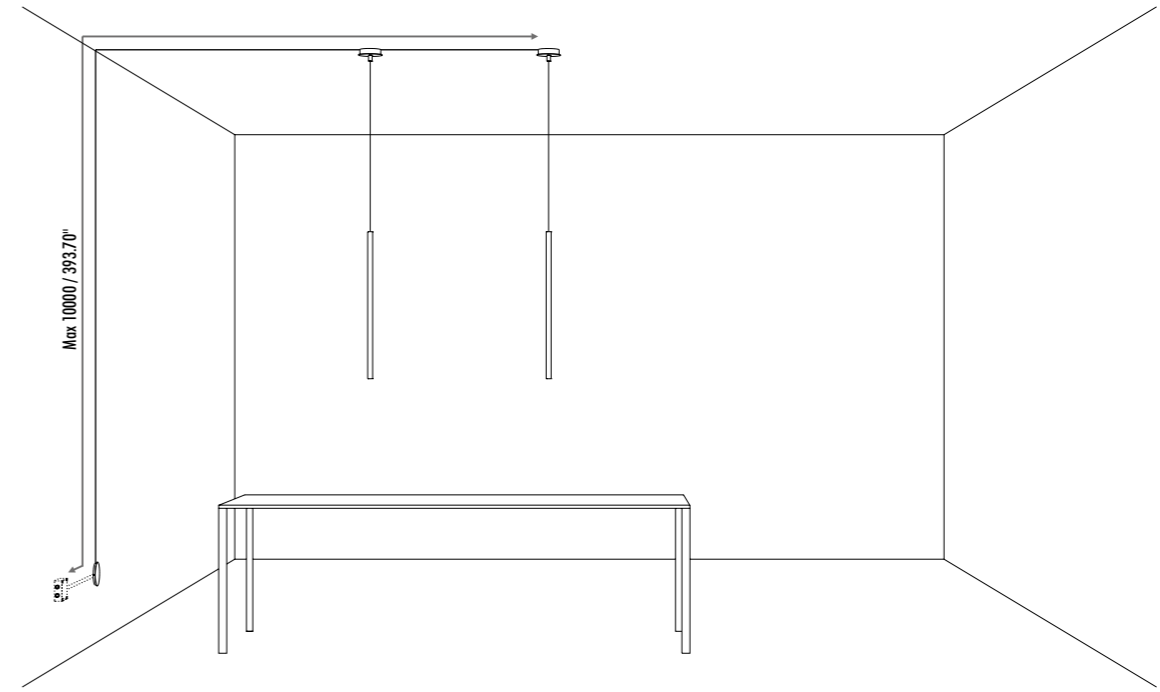

The sizes are expressed in millimeters / inches.

DESIGN OMAR CARRAGLIA - 2006
SUSPENSION LAMP - METAL

MISS ENDLESS

CEILING ROSE

1A2960303.27.40	MATT WHITE - 2700K - ENDLESS	48 V DC - 5,5 W LED 2700K - 312 lm - CRI > 90 / 3000K - 312 lm - CRI > 90 WHITE CABLE - WHITE CEILING ROSE - DIMMABLE COMPULSORY ENDLESS POWER SUPPLY KIT NOT INCLUDED
1A2960303.30.40	MATT WHITE - 3000K - ENDLESS	
1A2960403.27.40	MATT BLACK - 2700K - ENDLESS	
1A2960403.30.40	MATT BLACK - 3000K - ENDLESS	
1A2960803.27.40	BRUSHED BRASS - 2700K - ENDLESS	48 V DC - 5,5 W LED 2700K - 312 lm - CRI > 90 / 3000K - 312 lm - CRI > 90 WHITE CABLE - WHITE CEILING ROSE - DIMMABLE COMPULSORY ENDLESS POWER SUPPLY KIT NOT INCLUDED
1A2960803.30.40	BRUSHED BRASS - 3000K - ENDLESS	
1A2962603.27.40	MATT TOTAL BLACK - 2700K - ENDLESS	
1A2962603.30.40	MATT TOTAL BLACK - 3000K - ENDLESS	

INSTALLATION WITH ENDLESS AND REMOTE POWER SUPPLY KIT

INSTALLATION WITH ENDLESS AND POWER SUPPLY KIT WITH PLUG

The sizes are expressed in millimeters / inches.

1A3470300.00.00	MATT WHITE - 5 m	ENDLESS - MAX 150 W - MAX 48 V DC - MAX 4 A	
1A3470400.00.00	MATT BLACK - 5 m		
1A0050300.00.00	MATT WHITE - 10 m		
1A0050400.00.00	MATT BLACK - 10 m		

1A0370000.00.00	STANDARD	FIXING ROUGH WALLS KIT - 2,5 m	
-----------------	----------	--------------------------------	--

1A3480300.00.00	MATT WHITE	TERMINAL BOX WITH 2 TERMINALS INCLUDED	
1A3480400.00.00	MATT BLACK		