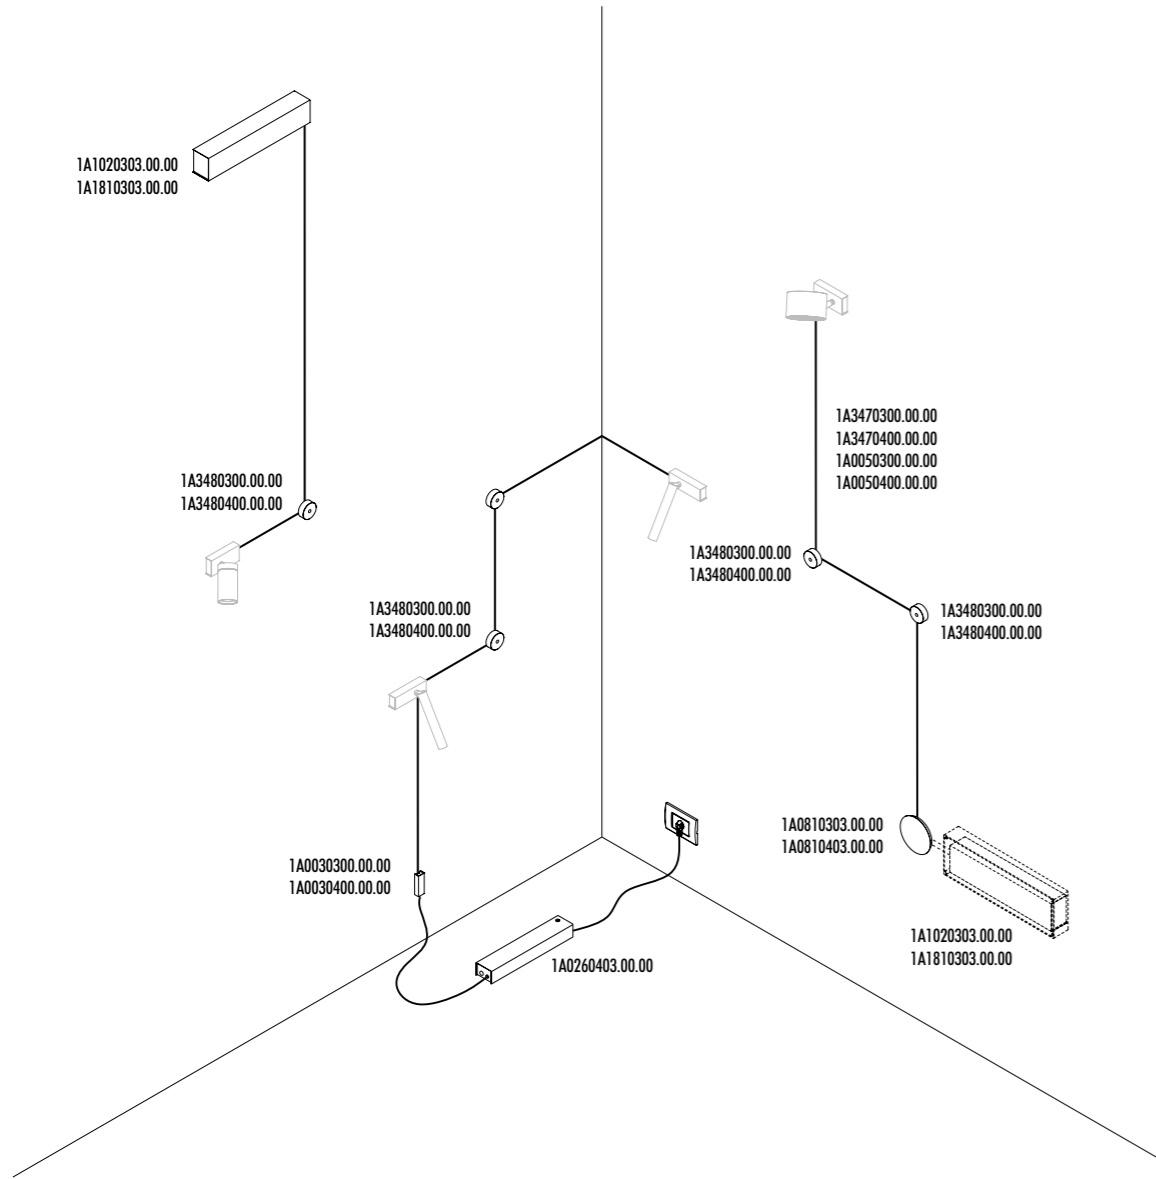

The sizes are expressed in millimeters / inches.

DESIGN OMAR CARRAGLIA - 2006
SUSPENSION LAMP - METAL

MISS ENDLESS

CEILING ROSE

1A2960303.27.40	MATT WHITE - 2700K - ENDLESS	48 V DC - 5,5 W LED 2700K - 312 lm - CRI > 90 / 3000K - 312 lm - CRI > 90 WHITE CABLE - WHITE CEILING ROSE - DIMMABLE COMPULSORY ENDLESS POWER SUPPLY KIT NOT INCLUDED
1A2960303.30.40	MATT WHITE - 3000K - ENDLESS	
1A2960403.27.40	MATT BLACK - 2700K - ENDLESS	
1A2960403.30.40	MATT BLACK - 3000K - ENDLESS	
1A2960803.27.40	BRUSHED BRASS - 2700K - ENDLESS	48 V DC - 5,5 W LED 2700K - 312 lm - CRI > 90 / 3000K - 312 lm - CRI > 90 WHITE CABLE - WHITE CEILING ROSE - DIMMABLE COMPULSORY ENDLESS POWER SUPPLY KIT NOT INCLUDED
1A2960803.30.40	BRUSHED BRASS - 3000K - ENDLESS	
1A2962603.27.40	MATT TOTAL BLACK - 2700K - ENDLESS	
1A2962603.30.40	MATT TOTAL BLACK - 3000K - ENDLESS	

INSTALLATION WITH ENDLESS AND REMOTE POWER SUPPLY KIT

INSTALLATION WITH ENDLESS AND POWER SUPPLY KIT WITH PLUG

The sizes are expressed in millimeters / inches.

1A3470300.00.00	MATT WHITE - 5 m	ENDLESS - MAX 150 W - MAX 48 V DC - MAX 4 A	
1A3470400.00.00	MATT BLACK - 5 m		
1A0050300.00.00	MATT WHITE - 10 m		
1A0050400.00.00	MATT BLACK - 10 m		

1A0370000.00.00	STANDARD	FIXING ROUGH WALLS KIT - 2,5 m	
-----------------	----------	--------------------------------	--

1A3480300.00.00	MATT WHITE	TERMINAL BOX WITH 2 TERMINALS INCLUDED	
1A3480400.00.00	MATT BLACK		