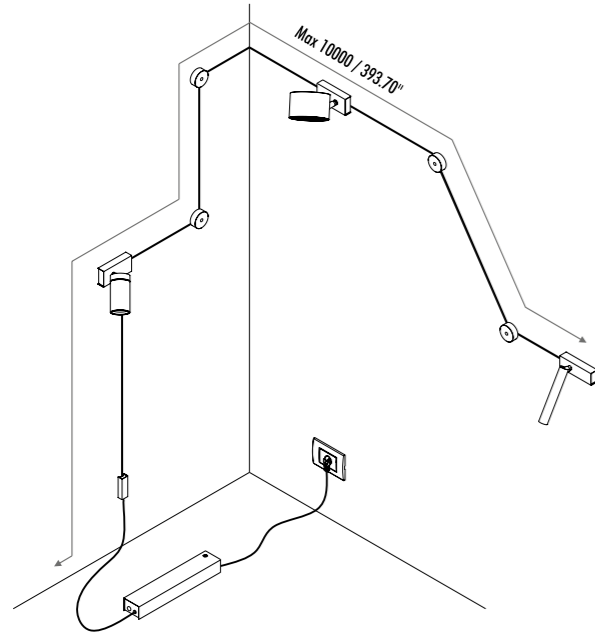

COMPULSORY POWER SUPPLY KIT FOR ENDLESS ON/OFF SYSTEM AND CASAMBI

1A0260303.00.00	MATT WHITE - ON/OFF	POWER SUPPLY KIT WITH PLUG INPUT 120 V - 60 Hz - OUTPUT 48 V DC - 90 W	
1A0260403.00.00	MATT BLACK - ON/OFF		

1A1020303.00.00	MATT WHITE - ON/OFF	WALL - CEILING ROSE - REMOTE KIT INPUT 120 V - 60 Hz - OUTPUT 48 V DC - 90 W - IP20	
1A1020403.00.00	MATT BLACK - ON/OFF		

COMPULSORY POWER SUPPLY KIT FOR ENDLESS DIMMABLE SYSTEM

1A1800303.00.06	MATT WHITE	POWER SUPPLY KIT WITH PLUG - DIMMER INPUT 120 V - 60 Hz - OUTPUT 48 V DC - 90 W	
1A1800403.00.06	MATT BLACK		

1A1810303.00.07	MATT WHITE - DIM	WALL - CEILING ROSE - REMOTE KIT INPUT 120 V - 60 Hz - OUTPUT 48 V DC - 90 W - IP20 DALI - PUSH - 0/1-10 V DIMMABLE	
1A1810403.00.07	MATT BLACK - DIM