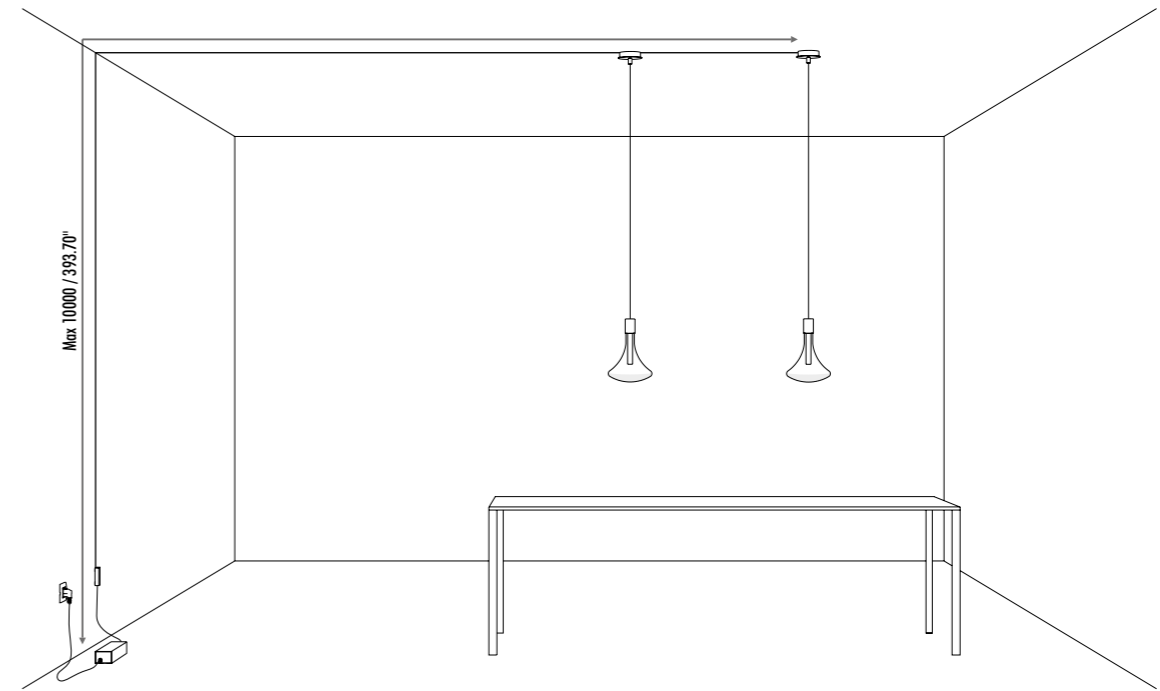

The sizes are expressed in millimeters / inches.

DESIGN OMAR CARRAGLIA - 2006
SUSPENSION LAMP - METAL

MISS ENDLESS

CEILING ROSE

1A2960303.27.40	MATT WHITE - 2700K - ENDLESS	48 V DC - 5,5 W LED 2700K - 312 lm - CRI > 90 / 3000K - 312 lm - CRI > 90 WHITE CABLE - WHITE CEILING ROSE - DIMMABLE COMPULSORY ENDLESS POWER SUPPLY KIT NOT INCLUDED
1A2960303.30.40	MATT WHITE - 3000K - ENDLESS	
1A2960403.27.40	MATT BLACK - 2700K - ENDLESS	
1A2960403.30.40	MATT BLACK - 3000K - ENDLESS	
1A2960803.27.40	BRUSHED BRASS - 2700K - ENDLESS	48 V DC - 5,5 W LED 2700K - 312 lm - CRI > 90 / 3000K - 312 lm - CRI > 90 WHITE CABLE - WHITE CEILING ROSE - DIMMABLE COMPULSORY ENDLESS POWER SUPPLY KIT NOT INCLUDED
1A2960803.30.40	BRUSHED BRASS - 3000K - ENDLESS	
1A2962603.27.40	MATT TOTAL BLACK - 2700K - ENDLESS	
1A2962603.30.40	MATT TOTAL BLACK - 3000K - ENDLESS	

INSTALLATION WITH ENDLESS AND REMOTE POWER SUPPLY KIT

INSTALLATION WITH ENDLESS AND POWER SUPPLY KIT WITH PLUG

The sizes are expressed in millimeters / inches.

1A3470300.00.00	MATT WHITE - 5 m	ENDLESS - MAX 150 W - MAX 48 V DC - MAX 4 A	
1A3470400.00.00	MATT BLACK - 5 m		
1A0050300.00.00	MATT WHITE - 10 m		
1A0050400.00.00	MATT BLACK - 10 m		