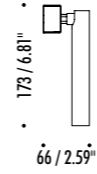

The sizes are expressed in millimeters / inches.

DESIGN OMAR CARRAGLIA - 2012
WALL LAMP - METAL

MIRA ENDLESS

| | | |
|-----------------|------------------------------|---|
| 1A2280303.27.40 | MATT WHITE - 2700K - ENDLESS | 48 V DC - 6 W LED 2700K - 352 lm - CRI > 90 3000K - 352 lm - CRI > 90 COMPULSORY ENDLESS POWER SUPPLY KIT NOT INCLUDED |
| 1A2280303.30.40 | MATT WHITE - 3000K - ENDLESS | |
| 1A2280403.27.40 | MATT BLACK - 2700K - ENDLESS | |
| 1A2280403.30.40 | MATT BLACK - 3000K - ENDLESS | |

The sizes are expressed in millimeters / inches.

| | | | |
|-----------------|-------------------|---|--|
| 1A3470300.00.00 | MATT WHITE - 5 m | ENDLESS - MAX 150 W - MAX 48 V DC - MAX 4 A | |
| 1A3470400.00.00 | MATT BLACK - 5 m | | |
| 1A0050300.00.00 | MATT WHITE - 10 m | | |
| 1A0050400.00.00 | MATT BLACK - 10 m | | |