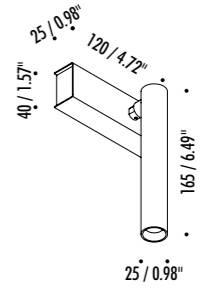

The sizes are expressed in millimeters / inches.

DESIGN OMAR CARRAGLIA - 2012
WALL LAMP - METAL

MIRA ENDLESS

| | | |
|-----------------|------------------------------|---|
| 1A2280303.27.40 | MATT WHITE - 2700K - ENDLESS | 48 V DC - 6 W LED 2700K - 352 lm - CRI > 90 3000K - 352 lm - CRI > 90 COMPULSORY ENDLESS POWER SUPPLY KIT NOT INCLUDED |
| 1A2280303.30.40 | MATT WHITE - 3000K - ENDLESS | |
| 1A2280403.27.40 | MATT BLACK - 2700K - ENDLESS | |
| 1A2280403.30.40 | MATT BLACK - 3000K - ENDLESS | |

The sizes are expressed in millimeters / inches.

| | | | |
|-----------------|-------------------|---|--|
| 1A3470300.00.00 | MATT WHITE - 5 m | ENDLESS - MAX 150 W - MAX 48 V DC - MAX 4 A | |
| 1A3470400.00.00 | MATT BLACK - 5 m | | |
| 1A0050300.00.00 | MATT WHITE - 10 m | | |
| 1A0050400.00.00 | MATT BLACK - 10 m | | |