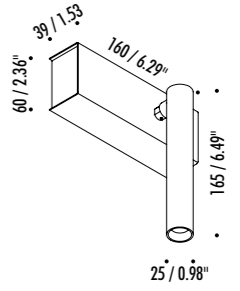

CASAMBI VERSION

1A2280303.27.41	MATT WHITE - 2700K - ENDLESS CASAMBI	48 V DC - 8,5 W LED 2700K - 352 lm - CRI > 90 3000K - 352 lm - CRI > 90 DIMMABLE WITH CASAMBI WIRELESS CONTROL COMPULSORY ENDLESS POWER SUPPLY KIT NOT INCLUDED
1A2280303.30.41	MATT WHITE - 3000K - ENDLESS CASAMBI	
1A2280403.27.41	MATT BLACK - 2700K - ENDLESS CASAMBI	
1A2280403.30.41	MATT BLACK - 3000K - ENDLESS CASAMBI