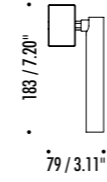

CASAMBI VERSION

1A2280303.27.41	MATT WHITE - 2700K - ENDLESS CASAMBI	48 V DC - 8,5 W LED 2700K - 352 lm - CRI > 90 3000K - 352 lm - CRI > 90 DIMMABLE WITH CASAMBI WIRELESS CONTROL COMPULSORY ENDLESS POWER SUPPLY KIT NOT INCLUDED
1A2280303.30.41	MATT WHITE - 3000K - ENDLESS CASAMBI	
1A2280403.27.41	MATT BLACK - 2700K - ENDLESS CASAMBI	
1A2280403.30.41	MATT BLACK - 3000K - ENDLESS CASAMBI