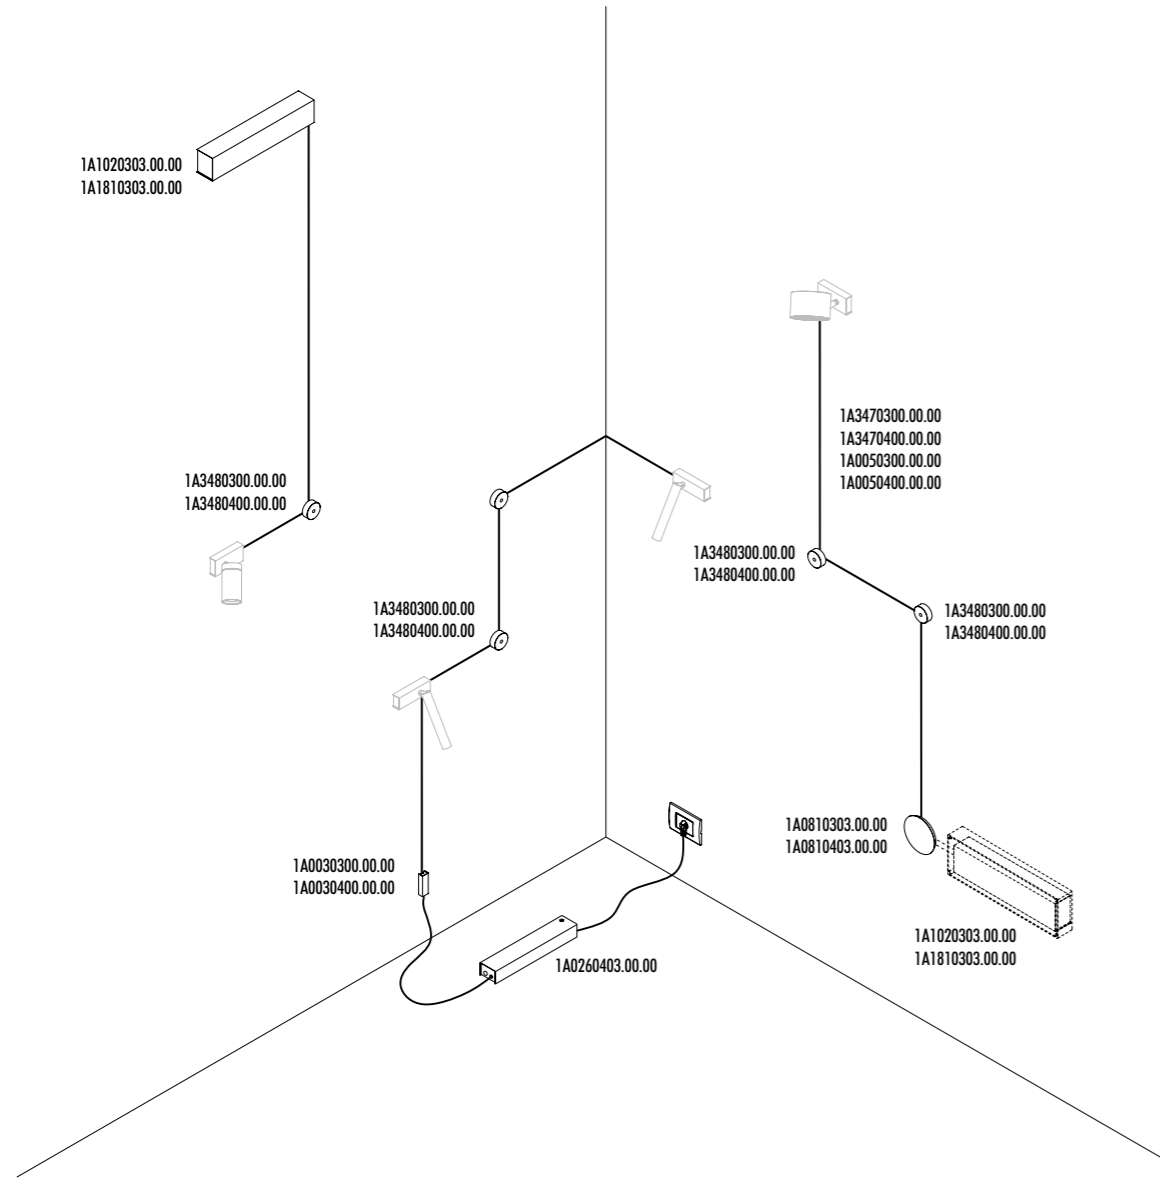

The sizes are expressed in millimeters / inches.

DESIGN OMAR CARRAGLIA - 2012
WALL LAMP - METAL

MIRA ENDLESS

| | | |
|-----------------|------------------------------|---|
| 1A2280303.27.40 | MATT WHITE - 2700K - ENDLESS | 48 V DC - 6 W LED 2700K - 352 lm - CRI > 90 3000K - 352 lm - CRI > 90 COMPULSORY ENDLESS POWER SUPPLY KIT NOT INCLUDED |
| 1A2280303.30.40 | MATT WHITE - 3000K - ENDLESS | |
| 1A2280403.27.40 | MATT BLACK - 2700K - ENDLESS | |
| 1A2280403.30.40 | MATT BLACK - 3000K - ENDLESS | |

The sizes are expressed in millimeters / inches.

| | | | |
|-----------------|-------------------|---|--|
| 1A3470300.00.00 | MATT WHITE - 5 m | ENDLESS - MAX 150 W - MAX 48 V DC - MAX 4 A | |
| 1A3470400.00.00 | MATT BLACK - 5 m | | |
| 1A0050300.00.00 | MATT WHITE - 10 m | | |
| 1A0050400.00.00 | MATT BLACK - 10 m | | |