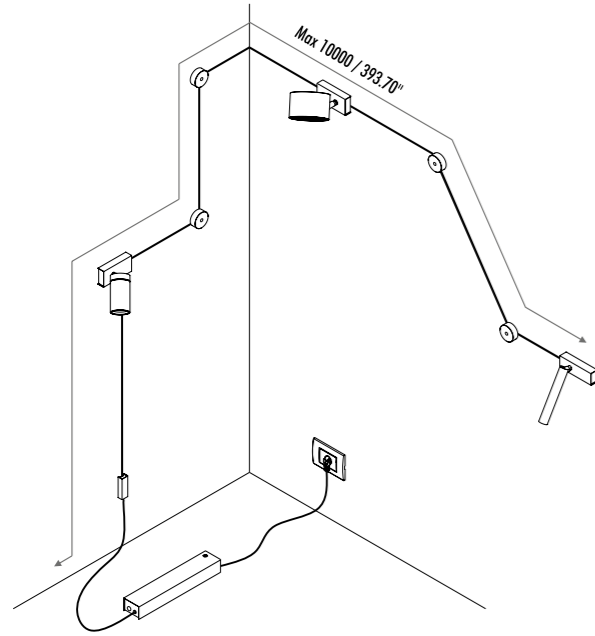

WALL AND CEILING ROSE KIT