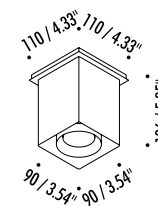

DESIGN 2004  
CEILING LAMP - METAL

MINI PUNTO PL

13250303	MATT WHITE	120 V - 60 Hz - MAX 50 W - GU10 BULB NOT INCLUDED
13253403	MATT WHITE - BLACK BICOLOUR	