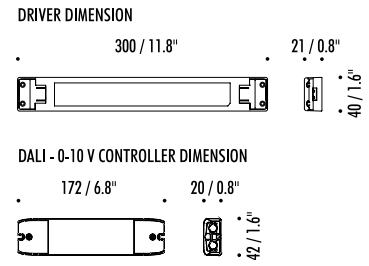

195T0403	MATT BLACK	24 V DC - 55 W LED - 3000K - 5800 lm COMPULSORY POWER SUPPLY KIT NOT INCLUDED - SEE PAGE 134 - 135

REMOTE POWER SUPPLY KIT

19520003	STANDARD	REMOTE POWER SUPPLY KIT DALI / PUSH DIMMABLE INPUT 120 V - 50/60 Hz - OUTPUT 24 V DC - 10-96 W

19530003	STANDARD	REMOTE POWER SUPPLY KIT 1-10 V DIMMABLE INPUT 120 V - 50/60 Hz - OUTPUT 24 V DC - 10-96 W

POWER SUPPLY KIT WITH PLUG

19020403	MATT BLACK	POWER SUPPLY WITH PLUG KIT - DIMMER INPUT 120 V - 50/60 Hz - OUTPUT 24 V DC