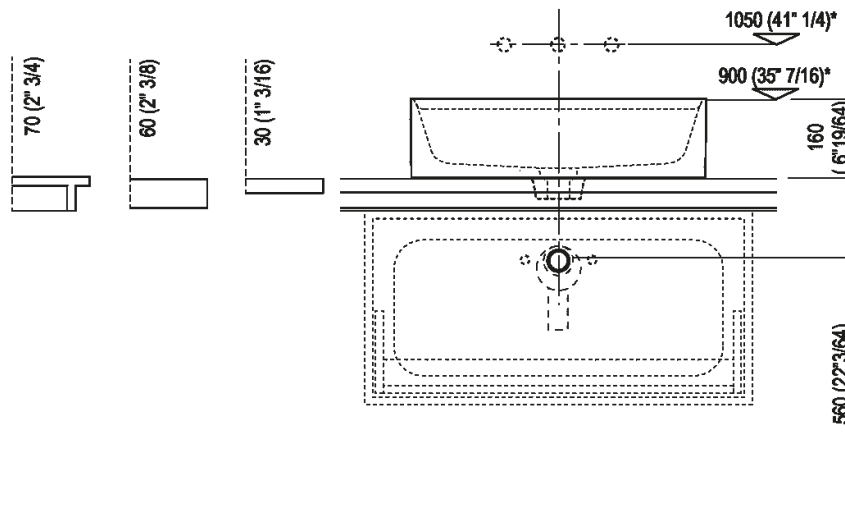

Height:	16 cm	6" 19/64 inches
Length:	60 cm	23" 5/8 inches
Weight:	16 kg	35 lbs
Depth:	47 cm	18" 1/2 inches
Packaging:	56 x 72 x 30 cm	22" x 28" 3/8 x 11" 3/4 inches
Total weight:	19 kg	42 lbs

Finishes

*h.consigliata / advised h.

Installation notes: on casing H 20 cm Lato

Scarico per sifone a bottiglia
Drain for bottle trap

*h.consigliata / advised h.

Holes for countertop washbasins and top mounted taps for top

Height:	16 cm	6" 19/64 inches
Length:	60 cm	23" 5/8 inches
Weight:	16 kg	35 lbs
Depth:	47 cm	18" 1/2 inches
Packaging:	56 x 72 x 30 cm	22" x 28" 3/8 x 11" 3/4 inches
Total weight:	19 kg	42 lbs

Main dimensions

Scanico per sifone a bottiglia
 Drain for bottle trap

*h.consigliata / advised h.

Installation notes: on casing H 40 cm Lato

Scarico per sifone a bottiglia
Drain for bottle trap

*h.consigliata / advised h.