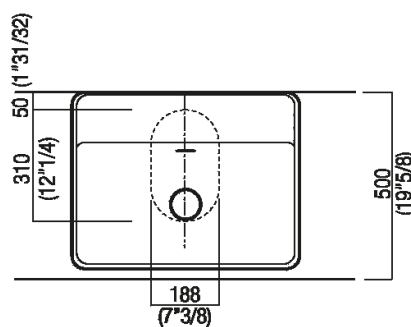

Height:	16 cm	6" 19/64 inches
Length:	60 cm	23" 5/8 inches
Weight:	16 kg	35 lbs
Depth:	47 cm	18" 1/2 inches
Packaging:	56 x 72 x 30 cm	22" x 28" 3/8 x 11" 3/4 inches
Total weight:	19 kg	42 lbs

Finishes

*h.consigliata / advised h.

Installation notes: on casing H 20 cm Lato

Scarico per sifone a bottiglia
Drain for bottle trap

*h.consigliata / advised h.

Holes for countertop washbasins and top mounted taps for top

PIANO cm 50 / COUNTERTOP cm 50

Posizione standard per rubinetto su piano
Standard position for top mounted tap

Posizione standard per rubinetto a parete
Standard position for wall mounted tap

Posizione speciale per rubinetto Sen a parete e Square con bocca curva
Special position for wall mounted tap Sen and Square white curved spout

Height:	16 cm	6" 19/64 inches
Length:	60 cm	23" 5/8 inches
Weight:	16 kg	35 lbs
Depth:	47 cm	18" 1/2 inches
Packaging:	56 x 72 x 30 cm	22" x 28" 3/8 x 11" 3/4 inches
Total weight:	19 kg	42 lbs

Main dimensions