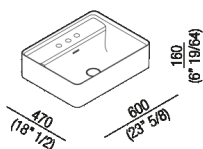

Height:	16 cm	6" 19/64 inches
Length:	60 cm	23" 5/8 inches
Weight:	16 kg	35 lbs
Depth:	47 cm	18" 1/2 inches
Packaging:	56 x 72 x 30 cm	22" x 28" 3/8 x 11" 3/4 inches
Total weight:	19 kg	42 lbs

Finishes

Height:	16 cm	6" 19/64 inches
Length:	60 cm	23" 5/8 inches
Weight:	16 kg	35 lbs
Depth:	47 cm	18" 1/2 inches
Packaging:	56 x 72 x 30 cm	22" x 28" 3/8 x 11" 3/4 inches
Total weight:	19 kg	42 lbs

Main dimensions