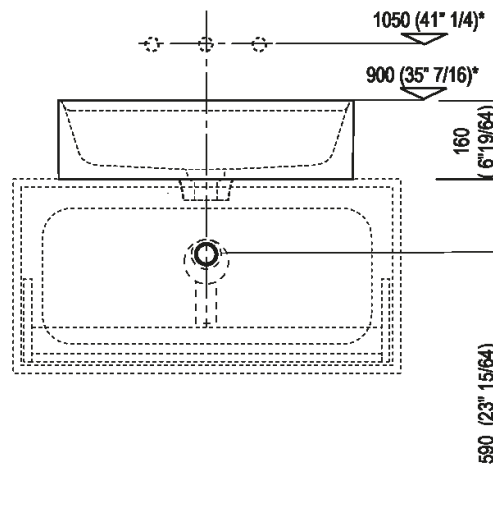

Height:	16 cm	6" 19/64 inches
Length:	60 cm	23" 5/8 inches
Weight:	16 kg	35 lbs
Depth:	47 cm	18" 1/2 inches
Packaging:	56 x 72 x 30 cm	22" x 28" 3/8 x 11" 3/4 inches
Total weight:	19 kg	42 lbs

Main dimensions

Installation notes: on self-bearing countertop

Scarico per sifone a bottiglia e ad incasso
 Drain for bottle trap and concealed waste trap
 *h.consigliata / advised h.

Installation notes: on countertop to be resede on cabinets

Scanico per sifone a bottiglia
 Drain for bottle trap

*h.consigliata / advised h.

Installation notes: on casing H 40 cm Lato

Scarico per sifone a bottiglia
Drain for bottle trap

*h.consigliata / advised h.

Installation notes: on casing H 20 cm Lato

Scarico per sifone a bottiglia
Drain for bottle trap

*h.consigliata / advised h.