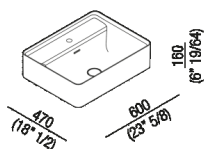

Over countertop washbasin with 1 tap hole
ACER0705P1R

LucidiPevere, 2018

Over countertop washbasin
in Cristalplant® biobased.