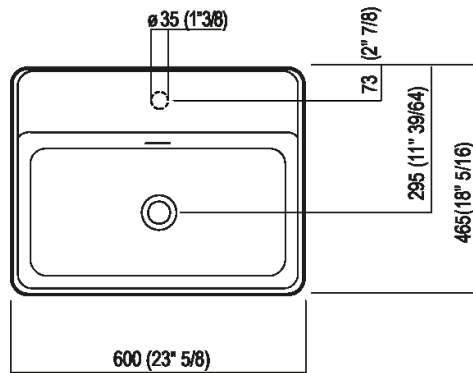

Height:	16 cm	6" 19/64 inches
Length:	60 cm	23" 5/8 inches
Weight:	16 kg	35 lbs
Depth:	47 cm	18" 1/2 inches
Packaging:	56 x 72 x 30 cm	22" x 28" 3/8 x 11" 3/4 inches
Total weight:	19 kg	42 lbs

Finishes

Height:	16 cm	6" 19/64 inches
Length:	60 cm	23" 5/8 inches
Weight:	16 kg	35 lbs
Depth:	47 cm	18" 1/2 inches
Packaging:	56 x 72 x 30 cm	22" x 28" 3/8 x 11" 3/4 inches
Total weight:	19 kg	42 lbs

Main dimensions