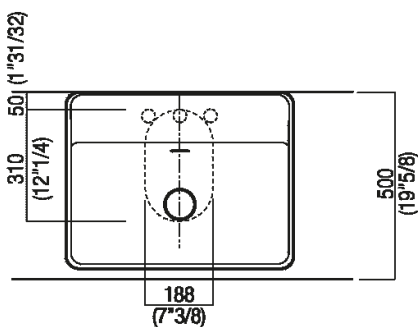

Height:	16 cm	6" 19/64 inches
Length:	60 cm	23" 5/8 inches
Weight:	16 kg	35 lbs
Depth:	47 cm	18" 1/2 inches
Packaging:	56 x 72 x 30 cm	22" x 28" 3/8 x 11" 3/4 inches
Total weight:	19 kg	42 lbs

Finishes

*h.consigliata / advised h.

Installation notes: on casing H 20 cm Lato

Scarico per sifone a bottiglia
Drain for bottle trap

*h.consigliata / advised h.

Holes for countertop washbasins and top mounted taps for top

PIANO cm 50 / COUNTERTOP cm 50

Posizione standard per rubinetto su piano
Standard position for top mounted tap

Posizione standard per rubinetto a parete
Standard position for wall mounted tap

Posizione speciale per rubinetto Sen a parete e Square con bocca curva
Special position for wall mounted tap Sen and Square white curved spout

Height:	16 cm	6" 19/64 inches
Length:	60 cm	23" 5/8 inches
Weight:	16 kg	35 lbs
Depth:	47 cm	18" 1/2 inches
Packaging:	56 x 72 x 30 cm	22" x 28" 3/8 x 11" 3/4 inches
Total weight:	19 kg	42 lbs

Main dimensions