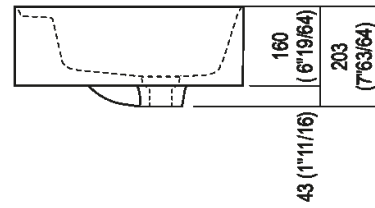

Height:	16 cm	6" 19/64 inches
Length:	60 cm	23" 5/8 inches
Weight:	16 kg	35 lbs
Depth:	47 cm	18" 1/2 inches
Packaging:	56 x 72 x 30 cm	22" x 28" 3/8 x 11" 3/4 inches
Total weight:	19 kg	42 lbs

Finishes

PIANO cm 50 / COUNTERTOP cm 50

Posizione standard per rubinetto su piano
Standard position for top mounted tap

Posizione standard per rubinetto a parete
Standard position for wall mounted tap

Posizione speciale per rubinetto Sen a parete e Square con bocca curva
Special position for wall mounted tap Sen and Square white curved spout

Materials

-  Cristalplant® biobased

Countertop washbasin in white or two-coloured Cristalplant® biobased (soft touch exterior in dark grey RAL7021 or light grey RAL7044), with 1 hole for tapware units. With overflow. The Marsiglia washbasin can be fitted with a tray in iroko wood. The washbasin is fitted with a white Cristalplant® biobased waste with cap flush aligned with the inner surface of the washbasin.

Height:	16 cm	6" 19/64 inches
Length:	60 cm	23" 5/8 inches
Weight:	16 kg	35 lbs
Depth:	47 cm	18" 1/2 inches
Packaging:	56 x 72 x 30 cm	22" x 28" 3/8 x 11" 3/4 inches
Total weight:	19 kg	42 lbs

Main dimensions