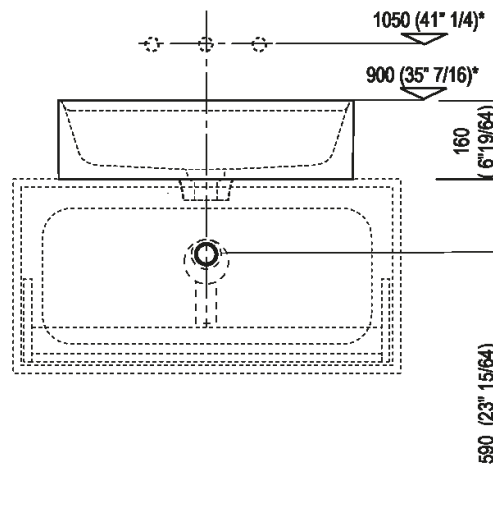

Height:	16 cm	6" 19/64 inches
Length:	60 cm	23" 5/8 inches
Weight:	16 kg	35 lbs
Depth:	47 cm	18" 1/2 inches
Packaging:	56 x 72 x 30 cm	22" x 28" 3/8 x 11" 3/4 inches
Total weight:	19 kg	42 lbs

Finishes

Installation notes: on countertop to be resede on cabinets

Scanico per sifone a bottiglia
 Drain for bottle trap

*h.consigliata / advised h.

Installation notes: on casing H 40 cm Lato

Scarico per sifone a bottiglia
Drain for bottle trap

*h.consigliata / advised h.

Installation notes: on casing H 20 cm Lato

Scarico per sifone a bottiglia
Drain for bottle trap

*h.consigliata / advised h.

Holes for countertop washbasins and top mounted taps for top

Height:	16 cm	6" 19/64 inches
Length:	60 cm	23" 5/8 inches
Weight:	16 kg	35 lbs
Depth:	47 cm	18" 1/2 inches
Packaging:	56 x 72 x 30 cm	22" x 28" 3/8 x 11" 3/4 inches
Total weight:	19 kg	42 lbs

Main dimensions