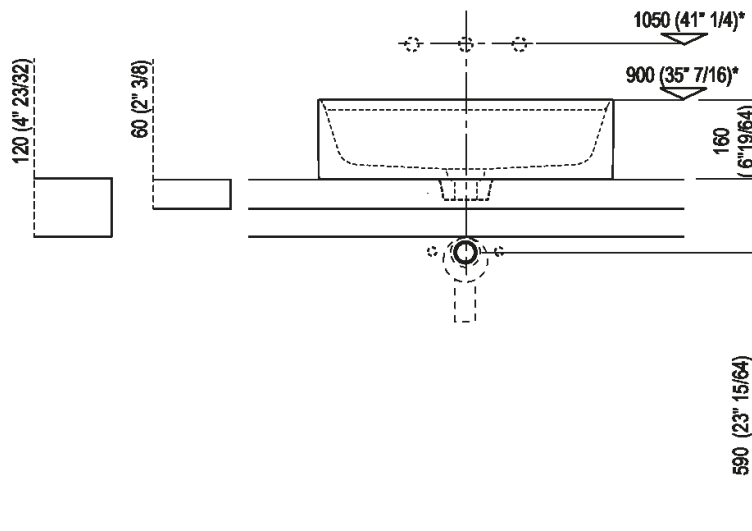

Height:	16 cm	6" 19/64 inches
Length:	60 cm	23" 5/8 inches
Weight:	16 kg	35 lbs
Depth:	47 cm	18" 1/2 inches
Packaging:	56 x 72 x 30 cm	22" x 28" 3/8 x 11" 3/4 inches
Total weight:	19 kg	42 lbs

Finishes

White

White/dark grey

White/light grey

Materials

Cristalplant® biobased

Main dimensions

Installation notes: on self-bearing countertop

Scarico per sifone a bottiglia e ad incasso
 Drain for bottle trap and concealed waste trap
 *h.consigliata / advised h.

*h.consigliata / advised h.

Installation notes: on casing H 20 cm Lato

Scarico per sifone a bottiglia
Drain for bottle trap

*h.consigliata / advised h.

Holes for countertop washbasins and top mounted taps for top

Height:	16 cm	6" 19/64 inches
Length:	60 cm	23" 5/8 inches
Weight:	16 kg	35 lbs
Depth:	47 cm	18" 1/2 inches
Packaging:	56 x 72 x 30 cm	22" x 28" 3/8 x 11" 3/4 inches
Total weight:	19 kg	42 lbs

Main dimensions