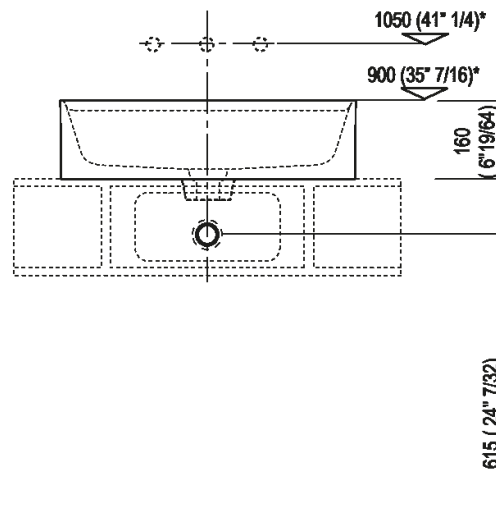

Height:	16 cm	6" 19/64 inches
Length:	60 cm	23" 5/8 inches
Weight:	16 kg	35 lbs
Depth:	47 cm	18" 1/2 inches
Packaging:	56 x 72 x 30 cm	22" x 28" 3/8 x 11" 3/4 inches
Total weight:	19 kg	42 lbs

Finishes

Installation notes: on countertop to be resede on cabinets

Scanico per sifone a bottiglia
 Drain for bottle trap

*h.consigliata / advised h.

Installation notes: on casing H 40 cm Lato

Scarico per sifone a bottiglia
Drain for bottle trap

*h.consigliata / advised h.

Installation notes: on casing H 20 cm Lato

Scarico per sifone a bottiglia
Drain for bottle trap

*h.consigliata / advised h.

Holes for countertop washbasins and top mounted taps for top

Height:	16 cm	6" 19/64 inches
Length:	60 cm	23" 5/8 inches
Weight:	16 kg	35 lbs
Depth:	47 cm	18" 1/2 inches
Packaging:	56 x 72 x 30 cm	22" x 28" 3/8 x 11" 3/4 inches
Total weight:	19 kg	42 lbs

Main dimensions