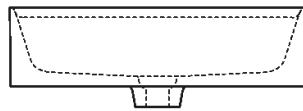

Height:	16 cm	6" 19/64 inches
Length:	60 cm	23" 5/8 inches
Weight:	16 kg	35 lbs
Depth:	47 cm	18" 1/2 inches
Packaging:	56 x 72 x 30 cm	22" x 28" 3/8 x 11" 3/4 inches
Total weight:	19 kg	42 lbs

Main dimensions