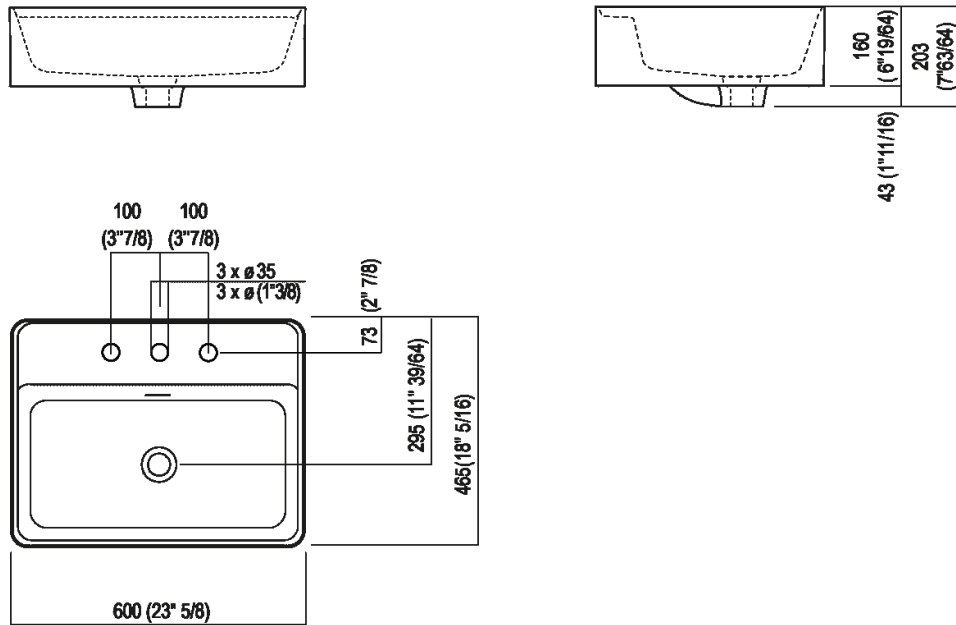

Height:	16 cm	6" 19/64 inches
Length:	60 cm	23" 5/8 inches
Weight:	16 kg	35 lbs
Depth:	47 cm	18" 1/2 inches
Packaging:	56 x 72 x 30 cm	22" x 28" 3/8 x 11" 3/4 inches
Total weight:	19 kg	42 lbs

Finishes

White

White/dark grey

White/light grey

Materials

Cristalplant® biobased

Main dimensions

Installation notes: on self-bearing countertop

Scarico per sifone a bottiglia e ad incasso
 Drain for bottle trap and concealed waste trap
 *h.consigliata / advised h.

*h.consigliata / advised h.

Installation notes: on casing H 20 cm Lato

Scarico per sifone a bottiglia
Drain for bottle trap

*h.consigliata / advised h.

Holes for countertop washbasins and top mounted taps for top

Height:	16 cm	6" 19/64 inches
Length:	60 cm	23" 5/8 inches
Weight:	16 kg	35 lbs
Depth:	47 cm	18" 1/2 inches
Packaging:	56 x 72 x 30 cm	22" x 28" 3/8 x 11" 3/4 inches
Total weight:	19 kg	42 lbs

Main dimensions