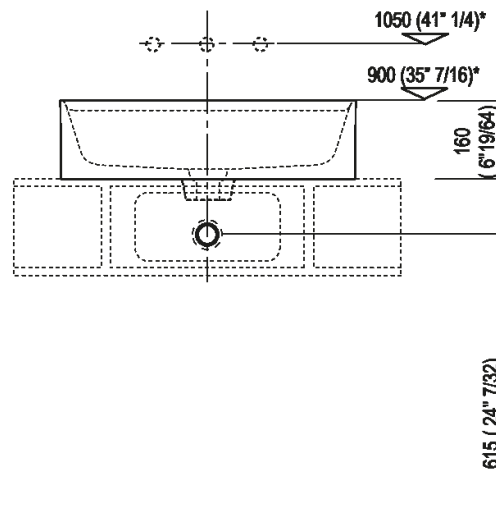

Height:	16 cm	6" 19/64 inches
Length:	60 cm	23" 5/8 inches
Weight:	16 kg	35 lbs
Depth:	47 cm	18" 1/2 inches
Packaging:	56 x 72 x 30 cm	22" x 28" 3/8 x 11" 3/4 inches
Total weight:	19 kg	42 lbs

Finishes

Height:	16 cm	6" 19/64 inches
Length:	60 cm	23" 5/8 inches
Weight:	16 kg	35 lbs
Depth:	47 cm	18" 1/2 inches
Packaging:	56 x 72 x 30 cm	22" x 28" 3/8 x 11" 3/4 inches
Total weight:	19 kg	42 lbs

Main dimensions

Scanico per sifone a bottiglia
 Drain for bottle trap

*h.consigliata / advised h.

Installation notes: on casing H 40 cm Lato

Scarico per sifone a bottiglia
Drain for bottle trap

*h.consigliata / advised h.

Installation notes: on casing H 20 cm Lato

Scarico per sifone a bottiglia
Drain for bottle trap

*h.consigliata / advised h.