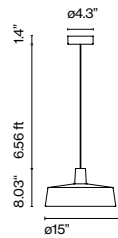

Soho Outdoor

Joan Gaspar

marset

Soho 112 IP44

Soho 57 IP44

Soho 38 IP44

Soho 112 IP44

LED SMD 160W 300mA
2700K* CRI80
Delivered lumens 8836lm (included)
* 3000K on request
0-10v (120-277V)