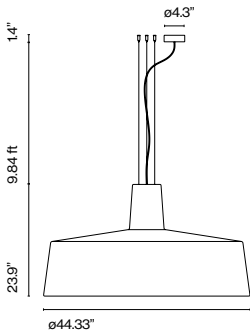

Soho Outdoor

Joan Gaspar

marset

Soho 112 IP44

Soho 57 IP44

Soho 38 IP44

Soho 112 IP44

LED SMD 160W 300mA
2700K* CRI80
Delivered lumens 8836lm (included)
* 3000K on request
0-10v (120-277V)

Soho 57 IP44

LED SMD 36W 700mA
2700K* CRI80
Delivered lumens 2086lm (included)
* 3000K on request
Dual dimming driver: Triac (120V only) or 0-10v (120-277V)

Soho 38 IP44

LED SMD 14W 700mA 2700K CRI80
Delivered lumens 1050lm (included)
Triac phase control dimmer