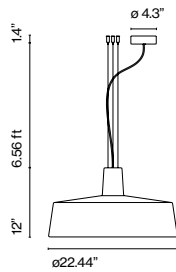

Soho Outdoor

Joan Gaspar

marset

Soho 112 IP44

Soho 57 IP44

Soho 38 IP44

Soho 112 IP44

LED SMD 160W 300mA
2700K* CRI80
Delivered lumens 8836lm (included)
* 3000K on request
0-10v (120-277V)