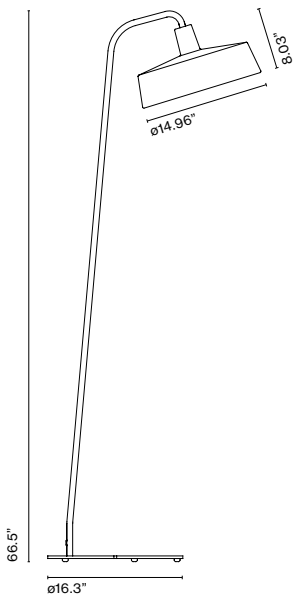

Soho

Joan Gaspar

marset

Soho 38 P

Soho 38 P

LED SMD 14W 700mA
2700K CRI90
Light source 1066lm
(included)

Black electrical cord.

** Triac phase control dimmer