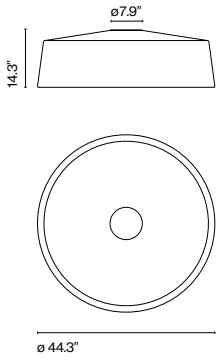

Soho

Joan Gaspar

marset

Soho C 112

Soho C 57

Soho C 38 LED

Soho C112
LED SMD 160W 3000K
Luminaire 8836lm
Light Source 16800lm
(included)
120-277V
Dimmable Hi-Lume Driver 3Wire*

Soho C57
LED SMD 36W 3000K
Luminaire 2086lm
Light Source 5600lm
(included)
120-277V
Dimmable Hi-Lume Driver 3Wire*

Soho C38
LED SMD 16W 700mA 2700K
Luminaire 1050lm
Light Source 1931lm
(included)
120-277V

*Digital / 2Wire driver on request

Shade in rotary moulded polyethylene. Methacrylate opal diffuser.

- White
- Stone grey
- Black
- Sand (only available in Soho 38)
- Sky blue (only available in Soho 38)