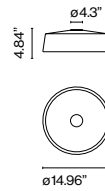

Soho C 38 LED

Soho C112
LED SMD 160W 3000K
Luminaire 8836lm
Light Source 16800lm
(included)
120-277V
Dimmable Hi-Lume Driver 3Wire*

Soho C57
LED SMD 36W 3000K
Luminaire 2086lm
Light Source 5600lm
(included)
120-277V
Dimmable Hi-Lume Driver 3Wire*

Soho C38
LED SMD 16W 700mA 2700K
Luminaire 1050lm
Light Source 1931lm
(included)
120-277V

*Digital / 2Wire driver on request

Shade in rotary moulded polyethylene. Methacrylate opal diffuser.

- ☐ White
- ☐ Stone grey
- ☐ Black
- ☐ Sand (only available in Soho 38)
- ☐ Sky blue (only available in Soho 38)