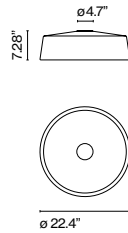

Soho C 112

Soho C 57

Soho C 38 LED

Soho C112
LED SMD 160W 3000K
Luminaire 8836lm
Light Source 16800lm
(included)
120-277V
Dimmable Hi-Lume Driver 3Wire*

Soho C57
LED SMD 36W 3000K
Luminaire 2086lm
Light Source 5600lm
(included)
120-277V
Dimmable Hi-Lume Driver 3Wire*

Soho C38
LED SMD 16W 700mA 2700K
Luminaire 1050lm
Light Source 1931lm
(included)
120-277V

*Digital / 2Wire driver on request

Shade in rotary moulded polyethylene. Methacrylate opal diffuser.

- ☐ White
- ☐ Stone grey
- ☐ Black
- ☐ Sand (only available in Soho 38)
- ☐ Sky blue (only available in Soho 38)

** LED versions under approval process

- [Download](#) Assembly Instructions
- [Download](#) Photometric Data
- [Download](#) 2D
- [Download](#) 3D

Range

The striking, industrial shapes in the Soho collection are reminiscent of the lamps that were traditionally used in markets and taverns, but they contrast through the use of thoroughly contemporary materials and textures.