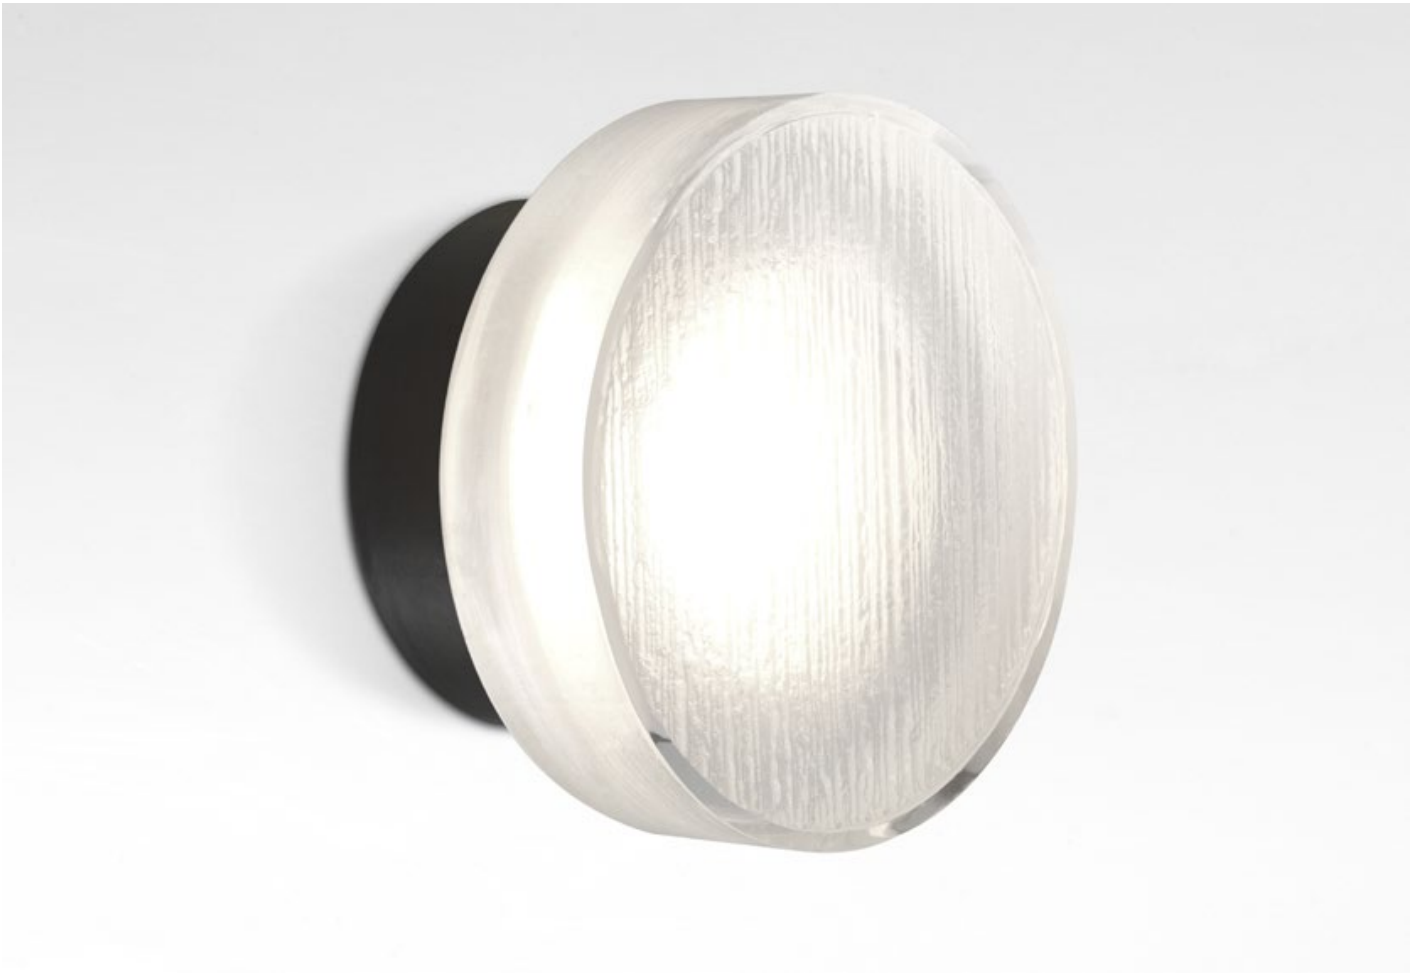

**Roc**  
**Joan Gaspar**

**marset**

Roc IP65

Roc IP65

LED COB 8W 230V 2700K  
CRI90  
Light source - 544lm  
(included)

Structure made of lacquered aluminium which supports a textured, pressed glass diffuser.

● Black

dimable

Wet locations

\* Under approval process.

info@marset.com  
www.marset.com

Compact indoor and outdoor wall lamp with a pressed glass diffuser. Its undulating shade covers the light, blurring it. It doesn't settle for just providing light, it also manages to create an ambiance.