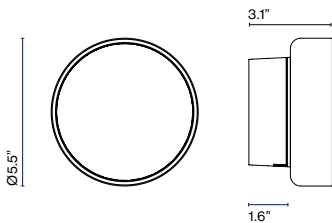

**Roc**  
**Joan Gaspar**

**marset**

Roc IP65

Roc IP65

LED COB 8W 230V 2700K  
CRI90  
Light source - 544lm  
(included)

Structure made of lacquered aluminium which supports a textured, pressed glass diffuser.

● Black

dimable

Wet locations

\* Under approval process.

info@marset.com  
www.marset.com

Compact indoor and outdoor wall lamp with a pressed glass diffuser. Its undulating shade covers the light, blurring it. It doesn't settle for just providing light, it also manages to create an ambiance.