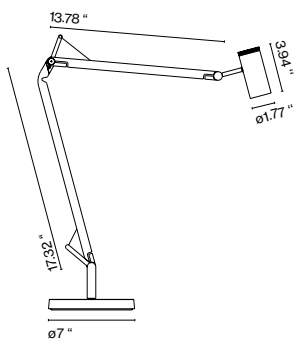

Polo

Joan Gaspar

marset

Polo

Base

Polo

LED 7W 350mA 3000K
Luminaire 436lm
Light Source 520lm
(included)

120 V - 60 Hz

Black electrical cord

Body and diffuser in lacquered aluminum. A switch is incorporated into the diffuser.

- Black (Ral 9005)
- White (Ral 9001)

Dry locations only

- [Download](#) Assembly Instructions
- [Download](#) Photometric Data
- [Download](#) 2D
- [Download](#) 3D

Clamp

Table bracket

Range

Watch the video
info@marset.com
www.marset.com

The fluidity of its movements and its total stability make this flexible fitting a light source which can be moved anywhere without cluttering your desk or taking up too much valuable space.