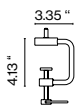

Clamp

Table bracket

Range

Watch the video
info@marset.com
www.marset.com

The fluidity of its movements and its total stability make this flexible fitting a light source which can be moved anywhere without cluttering your desk or taking up too much valuable space.