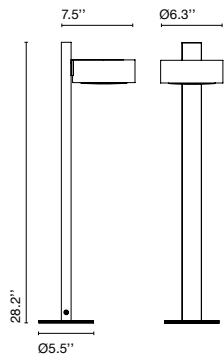

Plaff-on!

Joan Gaspar

marset

Plaff-on! B IP65

Plaff-on! B IP65

Light Source:
LED SMD 500mA 6W 2700K CRI90 607.2lm
Luminaire:
120 VAC 8.7W 225lm

LED included

Structure made of lacquered aluminum which supports an opal blown glass shade.

● Black

* Under approval process.

Suitable for wet locations

marsetusa@marset.com
www.marset.com

Range

This bollard version is conceived as a step light or to be immersed in a garden. It projects the light downward while still allowing light to flow smoothly through the open top.