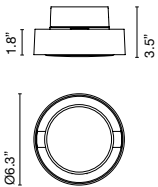

Plaff-on!
Joan Gaspar

marset

Plaff-on! IP65

Plaff-on! IP65
LED COB 8W 230V 2700K
CRI90
Light source - 544lm
(included)

Structure made of lacquered aluminium which supports an opal blown glass shade.

● Black