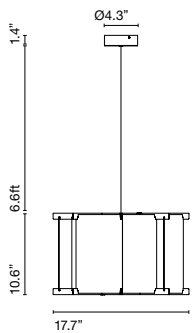

MVV
Manuel Valls Vergés

marset

MVV 45

MVV 45

E27 LED STANDARD 8W 2700K 742lm

Black electrical cord

Steel and glossy black polycarbonate structure housing 8 sheets of PET with cherry wood on the outside and a white interior. Transparent methacrylate diffuser at the top.