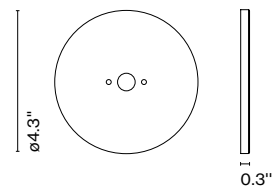

Code	Finish
A622-181-17	● Aluminum
A622-181-18	● Bronze
A622-181-35	● Matte white (RAL 9010)
A622-181-39	● Matte black (RAL 9005)

Materials
Structure: Metal

WARNING. California Proposition 65 Warning for California Consumers. This product can expose you to chemicals including wood dust and lead which are known to the State of California to cause cancer or birth defects or other reproductive harm. For more information go to www.P65Warnings.ca.gov