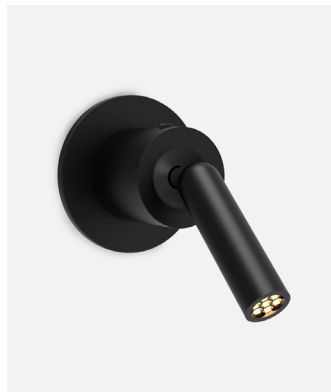

Ledtube

Daniel López

marset

A headboard lamp with a powerful, movable beam of light that's an archetype due to its functionality and ability to blend with any space. Its ergonomic design beckons you to move it in any direction, up to 360°, and its use is very intuitive. When

opened, it turns on automatically; when closed, it turns off and hides away in the wall, like camouflage. It's so versatile it can be installed vertically or horizontally, adapting to the needs of your space.

Dimmable: Not dimmable

Materials
Structure: Injected aluminum
Frontal: Transparent polycarbonate

Dry locations only

LED included

Disk Accessory

Product notes
Product type: Accessory
Accessory required for installation over a 4-inch octagonal junction box.

Code	Finish
A622-181-17	● Aluminum
A622-181-18	● Bronze
A622-181-35	● Matte white (RAL 9010)
A622-181-39	● Matte black (RAL 9005)

Materials
Structure: Metal

WARNING. California Proposition 65 Warning for California Consumers. This product can expose you to chemicals including wood dust and lead which are known to the State of California to cause cancer or birth defects or other reproductive harm. For more information go to www.P65Warnings.ca.gov