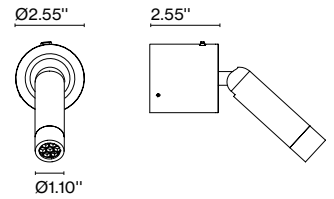

Ledtube A

Code	Finish	Electrical
A622-180-17-27K	● Aluminum	Electrical Rating: 100-240VAC 50-60Hz 4.25W
A622-180-18-27K	● Bronze	Luminaire: 131lm
A622-180-35-27K	● Matte white (RAL 9010)	CCT: 2700K
A622-180-39-27K	● Matte black (RAL 9005)	CRI: 80