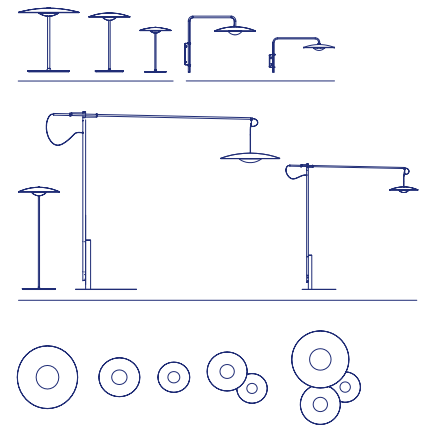

Range

Watch the video
marsetusa@marset.com
www.marset.com

⚠ WARNING. California Proposition 65 Warning for California Consumers. This product can expose you to chemicals including wood dust and lead which are known to the State of California to cause cancer or birth defects or other reproductive harm. For more information go to www.P65Warnings.ca.gov

Wood is a great ally of cozy lighting. It is a material that is hard to mold, a challenge that the LED-Ginger collection neatly resolves. The combination of sheets of wood and paper pressed together under high pressure achieves a laminate that appears almost entirely flat.