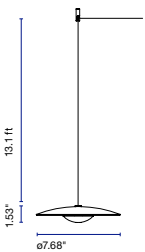

# LED-Ginger Joan Gaspar

**marset**

**LED-Ginger 20 - 24V**

**LED-Ginger 20 - 24V**  
 LED SMD 5,2W 24V 2700K  
 CRI90  
 Source Lumens - 480lm  
 (included)

Black electrical cord  
 Use with Cluster

**Pressed wood or brushed aluminum diffuser.  
 Injected and lacquered black metal matte aluminum dissipater.**