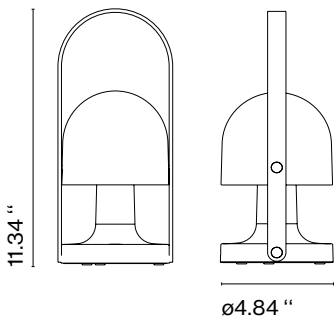

FollowMe

Inma Bermúdez

marset

FollowMe

Rocking opal diffuser and white matte polycarbonate body. Plywood handle with natural oak veneer, brass switch and construction details.

FollowMe

LED 3.2W Warm light
Luminaire 135lm
Light Source 240lm (included)