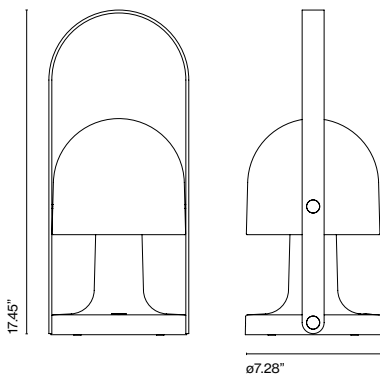

FollowMe Plus Inma Bermúdez

marset

FollowMe Plus

FollowMe Plus

LED SMD 3.2W 1A 2700K 5V
 Light source 478lm
 Luminaire 290lm
 (included)

White-Oak

Battery life:
 5 hours in peak power
 10 hours in half power
 20 hours in a quarter power

Battery charging time: 10h.

Watch the video

info@marset.com

Rocking opal diffuser and white matte polycarbonate body. Plywood handle with natural oak veneer, brass switch and construction details. Five hours of battery life at peak performance.