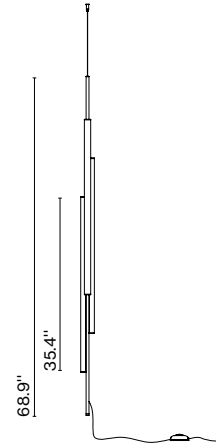

Ambrosia V 175 Plug-In

Code	Finish	Electrical Rating	Luminaire	CCT	CRI
A704-164-15-22K	● Matt Gold	24Vdc 43.2W	4476lm	2200K	CRI90
A704-164-15-27K	● Matt Gold	24Vdc 43.2W	4491lm	2700K	CRI90
A704-164-15-30K	● Matt Gold	24Vdc 43.2W	4575lm	3000K	CRI90
A704-164-16-22K	● Black	24Vdc 43.2W	4476lm	2200K	CRI90
A704-164-16-27K	● Black	24Vdc 43.2W	4491lm	2700K	CRI90
A704-164-16-30K	● Black	24Vdc 43.2W	4575lm	3000K	CRI90

Dimmable: Yes
Integrated dimmer: Yes
Dimming protocols: Progressive from 0 to 100

Materials
Structure: Aluminum
Diffuser: Methacrylate

Suitable for Damp locations

LED included

Electrical cable length: 8.6 ft
Steel cable length: 6.6 ft

Dimmable

Ambrosia V 235 Plug-In

Code	Finish	Electrical Rating	Luminaire	CCT	CRI
A704-165-15-22K	● Matt Gold	24Vdc 43.2W	4761lm	2200K	CRI90
A704-165-15-27K	● Matt Gold	24Vdc 43.2W	4788lm	2700K	CRI90
A704-165-15-30K	● Matt Gold	24Vdc 43.2W	5016lm	3000K	CRI90
A704-165-16-22K	● Black	24Vdc 43.2W	4761lm	2200K	CRI90
A704-165-16-27K	● Black	24Vdc 43.2W	4788lm	2700K	CRI90
A704-165-16-30K	● Black	24Vdc 43.2W	5016lm	3000K	CRI90

Dimmable: Yes
Integrated dimmer: Yes
Dimming protocols: Progressive from 0 to 100

Materials
Structure: Aluminum
Diffuser: Methacrylate

Suitable for Damp locations

LED included

Electrical cable length: 6.6 ft

Dimmable