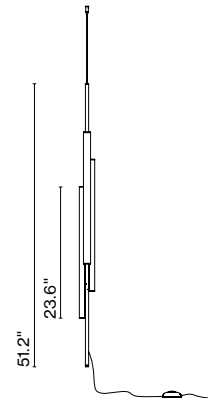

Ambrosia V 130 Plug-In

Code	Finish	Electrical Rating	Luminaire	CCT	CRI
A704-163-15-22K	● Matt Gold	24Vdc 28.8W	3009lm	2200K	CRI90
A704-163-15-27K	● Matt Gold	24Vdc 28.8W	3021lm	2700K	CRI90
A704-163-15-30K	● Matt Gold	24Vdc 28.8W	3078lm	3000K	CRI90
A704-163-16-22K	● Black	24Vdc 28.8W	3009lm	2200K	CRI90
A704-163-16-27K	● Black	24Vdc 28.8W	3021lm	2700K	CRI90
A704-163-16-30K	● Black	24Vdc 28.8W	3078lm	3000K	CRI90

Dimmable: Yes
Integrated dimmer: Yes
Dimming protocols: Progressive from 0 to 100

Materials
Structure: Aluminum
Diffuser: Methacrylate

Suitable for Damp Locations

LED included

Electrical cable length: 2.3 ft
Steel cable length: 6.6 ft

Dimmable