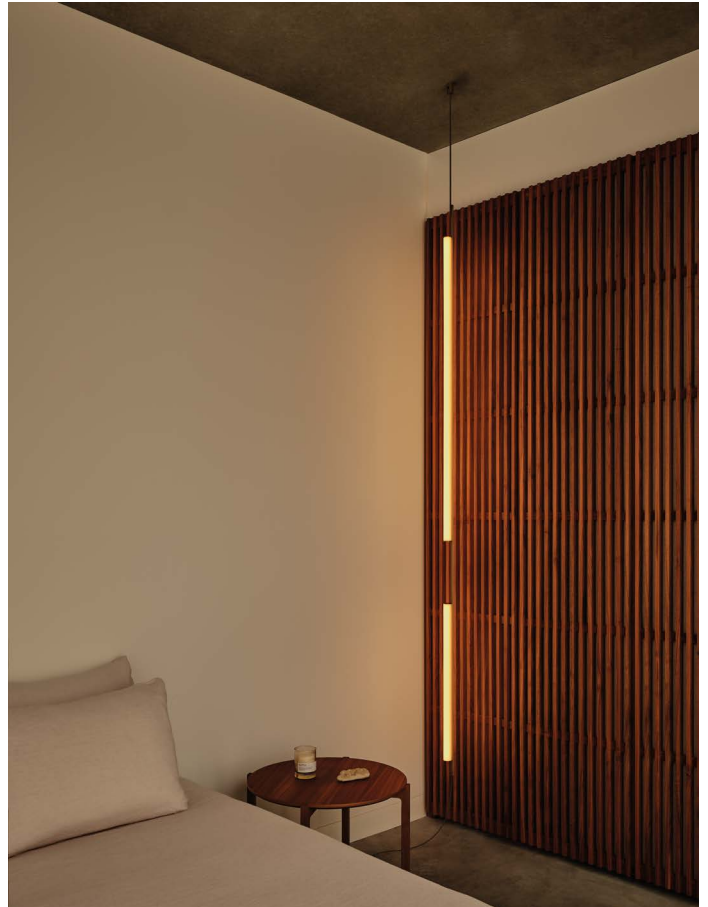

## Ciszak Dalmas

**marset**

Ambrosia is essentially a line of light that can be converted into a modular system, capable of extending the illumination it offers to adapt to any space. The new Ambrosia allows you to create vertical lighting compositions, combining

different sizes in repetition to illuminate large spaces. Its slender design sets the perfect scene in any room. A totally new perspective for this flexible lighting system, which achieves maximum light expression with a minimalist structure.

Dimmable: Yes  
 Integrated dimmer: Yes  
 Dimming protocols: Progressive from 0 to 100

Materials  
 Structure: Aluminum  
 Diffuser: Methacrylate

Suitable for Damp Locations

LED included

Electrical cable length: 2.3 ft  
 Steel cable length: 6.6 ft