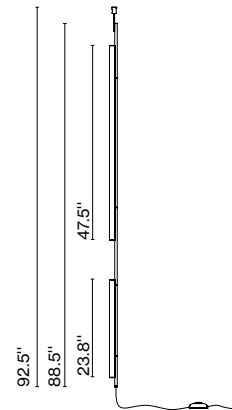

Luminaires manufactured in compliance with North American Certification standards.

⚠ WARNING. California Proposition 65 Warning for California Consumers. This product can expose you to chemicals including wood dust and lead which are known to the State of California to cause cancer or birth defects or other reproductive harm. For more information go to www.P65Warnings.ca.gov

marsetusa@marset.com
www.marset.com

Download Photometric data file (LDT or IES)
2D, 3D, Photometric Data
Assembly instructions

Collection