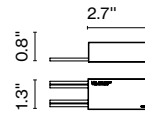

Accessories

Remote LED Driver (ELV)

Code
A968-333
Description: LTF JBOX Remote driver 120VAC 24V 60W ELV DIM
Input: 120VAC 50/60Hz
Output: CV 24V DC 60W max.
Dimming Protocols: ELV
Suitable for wet locations