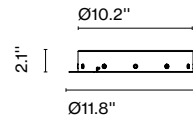

Circular Cluster 90W 24V ELV/0-10V

Code   Finish
A666-259-39   ● Black
Description: Canopy for cluster Circ. 3Out 24V 90W ELV/TRIAC/0-10V UL
Input: 120-277VAC 50/60Hz
Output: CV 24V DC 90W max.
Dimming Protocols: ELV / TRIAC / 0-10V
Suitable for wet locations