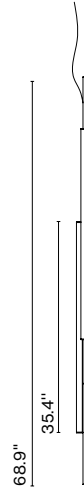

Ambrosia V 175

Code	Finish	Electrical Rating	Luminaire	CCT	CRI
A704-161-15-22K	● Matt Gold	24Vdc 43.2W	4476lm	2200K	CRI90
A704-161-15-27K	● Matt Gold	24Vdc 43.2W	4491lm	2700K	CRI90
A704-161-15-30K	● Matt Gold	24Vdc 43.2W	4575lm	3000K	CRI90
A704-161-16-22K	● Black	24Vdc 43.2W	4476lm	2200K	CRI90
A704-161-16-27K	● Black	24Vdc 43.2W	4491lm	2700K	CRI90
A704-161-16-30K	● Black	24Vdc 43.2W	4575lm	3000K	CRI90

Dimmable: Based on specified driver
Integrated dimmer: No
Dimming protocols: Based on specified driver

Materials
Structure: Aluminum
Diffuser: Methacrylate

Suitable for Damp locations

LED included

Electrical wire length: 8.2 ft
Steel wire length: 6.6 ft