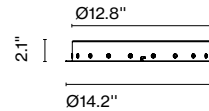

Circular Cluster 180W 24V ELV/0-10V

Code   Finish
A666-260-39   ● Black
Description: Canopy for cluster Circ. 5Out 24V 180W ELV/TRIAC/0-10V UL
Input: 120-277VAC 50/60Hz
Output: CV 24V DC 180W max.
Dimming Protocols: ELV / TRIAC / 0-10V
Suitable for damp locations