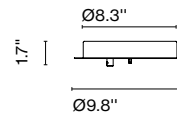

Circular Canopy 60W 24V ELV/0-10V

Code   Finish
A666-257-15   ● Matt Gold
A666-257-16   ● Black
Description: Canopy Circ. 1 Hanging support + 1 Output 24V 60W ELV / TRIAC / 0-10V UL
Input: 120-277VAC 50/60Hz
Output: CV 24V DC 60W max.
Dimming Protocols: ELV / TRIAC / 0-10V
Suitable for wet locations