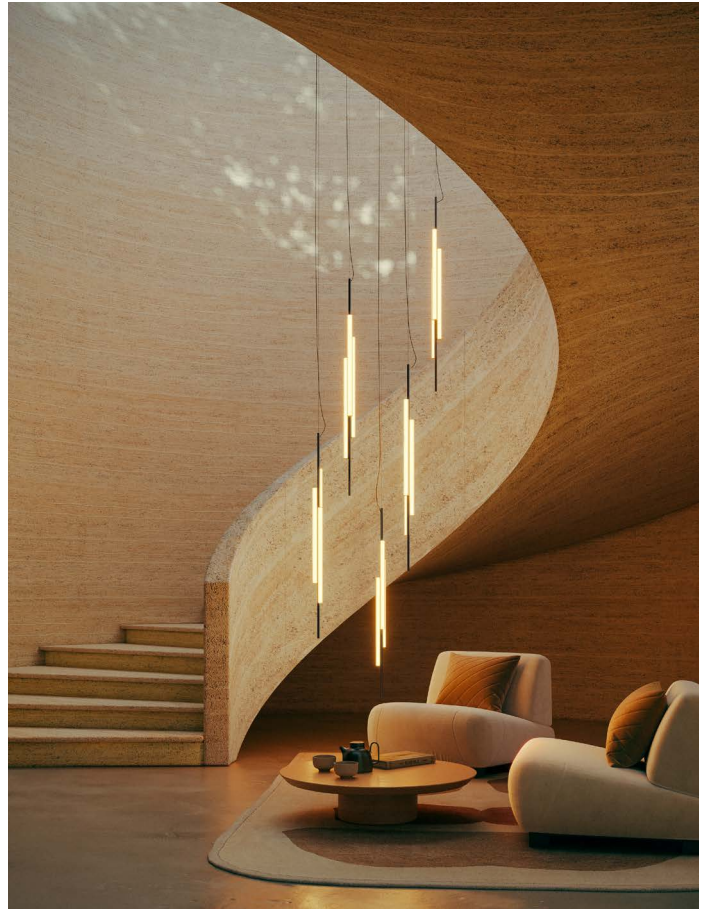

Ambrosia

Ciszak Dalmas

marset

Ambrosia is essentially a line of light that can be converted into a modular system, capable of extending the illumination it offers to adapt to any space. The new Ambrosia allows you to create vertical lighting compositions, combining

different sizes in repetition to illuminate large spaces. Its slender design sets the perfect scene in any room. A totally new perspective for this flexible lighting system, which achieves maximum light expression with a minimalist structure.