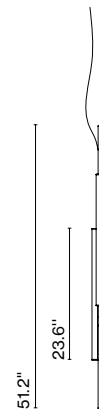

Ambrosia V 130

Code	Finish	Electrical Rating	Luminaire	CCT	CRI
A704-160-15-22K	● Matt Gold	24Vdc 28.8W	3009lm	2200K	CRI90
A704-160-15-27K	● Matt Gold	24Vdc 28.8W	3021lm	2700K	CRI90
A704-160-15-30K	● Matt Gold	24Vdc 28.8W	3078lm	3000K	CRI90
A704-160-16-22K	● Black	24Vdc 28.8W	3009lm	2200K	CRI90
A704-160-16-27K	● Black	24Vdc 28.8W	3021lm	2700K	CRI90
A704-160-16-30K	● Black	24Vdc 28.8W	3078lm	3000K	CRI90

Ambrosia V 175

Code	Finish	Electrical Rating	Luminaire	CCT	CRI
A704-161-15-22K	● Matt Gold	24Vdc 43.2W	4476lm	2200K	CRI90
A704-161-15-27K	● Matt Gold	24Vdc 43.2W	4491lm	2700K	CRI90
A704-161-15-30K	● Matt Gold	24Vdc 43.2W	4575lm	3000K	CRI90
A704-161-16-22K	● Black	24Vdc 43.2W	4476lm	2200K	CRI90
A704-161-16-27K	● Black	24Vdc 43.2W	4491lm	2700K	CRI90
A704-161-16-30K	● Black	24Vdc 43.2W	4575lm	3000K	CRI90