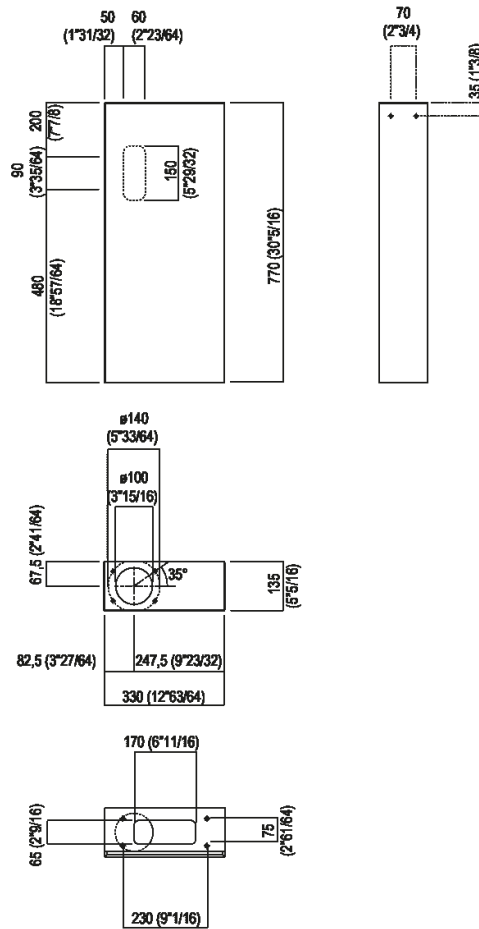

Main dimensions