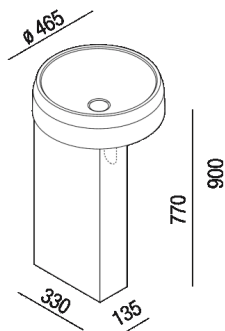

Washbasin support for wall drainage with column on the left of the basin
ACER1073_+ ACER1126MS_

Patricia Urquiola, 2017

Washbasin in Cristalplant® #174; biobased, Solid Surface or marble.

Materials

- Cristalplant® biobased
- Marble
- Wood

Washbasin support in Cristalplant® #174; biobased or in marble, wood or wood lacquered open-pore variations #8203; for wall drainage with column on the left of the basin, with (ACER1126MSF_) or without (ACER1126MS0_) holes on the side for the shelf or storage unit.

Height:	77 cm	30" 5/16 inches
Width:	13.5 cm	5" 5/16 inches
Weight:	16 kg	35 lbs
Depth:	33 cm	12" 63/64 inches
Packaging:	24 x 43 x 87 cm	9" 27/32 x 16" 59/64 x 34" 1/4 inches
Total weight:	20 kg	44 lbs

Note: The washbasin and the column can be delivered also in Calacatta Vagli and violet Calacatta marble or in stone on demand, price to be calculated. The above measurements refer to the Cristalplant® #174; biobased version, for the marble version the measurements are: #160; Base: 33.5 x 14.5 cm - 12#34; 63/64 x 5#34; 5/16 Weight: 31 kg - 68 lbsPackaging: 24 x 43 x 87#160;cm - 9#34; 27/32 x 16#34; 59/64 x 34#34; 1/4Gross weight: 41 kg - 90 lbs