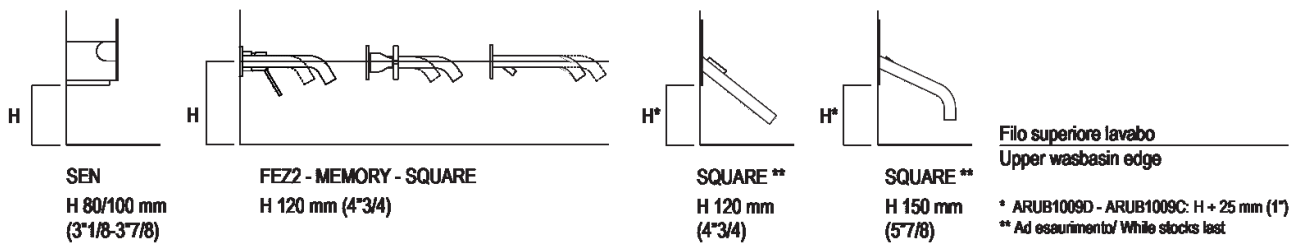

Note: The washbasin and the column can be delivered also in Calacatta Vagli and violet Calacatta marble or in stone on demand, price to be calculated. The above measurements refer to the Cristalplant® #174; biobased version, for the marble version the measurements are: #160; Base: 33.5 x 14.5 cm - 12#34; 63/64 x 5#34; 5/16 Weight: 31 kg - 68 lbsPackaging: 24 x 43 x 87#160;cm - 9#34; 27/32 x 16#34; 59/64 x 34#34; 1/4Gross weight: 41 kg - 90 lbs

Main dimensions

Tap position, recommended height

POSIZIONE RUBINETTERIA / TAP POSITION

Altezza consigliata / Recommended height

Installation notes: wall mounted tap

Scarico per sifone a bottiglia
Drain for bottle trap