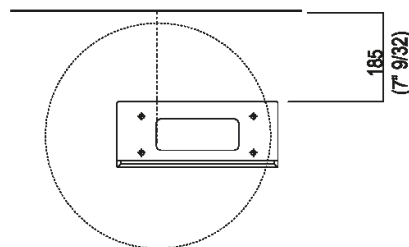

Height:	77 cm	30" 5/16 inches
Width:	13.5 cm	5" 5/16 inches
Weight:	16 kg	35 lbs
Depth:	33 cm	12" 63/64 inches
Packaging:	24 x 43 x 87 cm	9" 27/32 x 16" 59/64 x 34" 1/4 inches
Total weight:	20 kg	44 lbs

Note: The washbasin and the column can be delivered also in Calacatta Vagli and violet Calacatta marble or in stone on demand, price to be calculated. The above measurements refer to the Cristalplant®; biobased version, for the marble version the measurements are: Base: 33.5 x 14.5 cm - 12 3/4" x 5 5/8"; 5/16 Weight: 31 kg - 68 lbs Packaging: 24 x 43 x 87 cm - 9 3/4" x 27/32 x 16 5/8"; 59/64 x 34 1/4 Gross weight: 41 kg - 90 lbs

Main dimensions

Installation notes: wall mounted taps

Scarico per sifone a bottiglia
Drain for bottle trap

Tap position, recommended height

POSIZIONE RUBINETTERIA / TAP POSITION

Altezza consigliata / Recommended height

Note: The washbasin and the column can be delivered also in Calacatta Vagli and violet Calacatta marble or in stone on demand, price to be calculated. The above measurements refer to the Cristalplant® #174; biobased version, for the marble version the measurements are: #160; Base: 33.5 x 14.5 cm - 12#34; 63/64 x 5#34; 5/16 Weight: 31 kg - 68 lbsPackaging: 24 x 43 x 87#160;cm - 9#34; 27/32 x 16#34; 59/64 x 34#34; 1/4Gross weight: 41 kg - 90 lbs