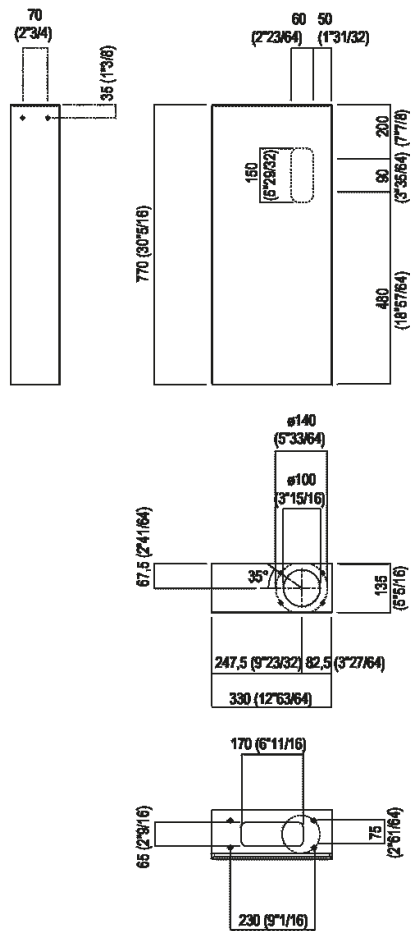

Main dimensions