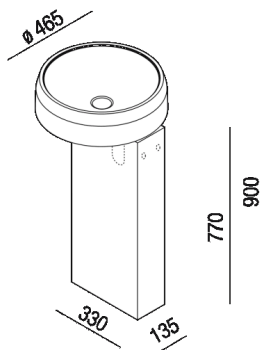

Washbasin support for wall drainage with column on the right of the basin
ACER1073_+ ACER1126MD_

Patricia Urquiola, 2017

Washbasin in Cristalplant®; biobased, Solid Surface or marble.

Materials

- Cristalplant® biobased
- Marble
- Wood

Washbasin support in Cristalplant®; biobased or in marble, wood or wood lacquered open-pore variations; for wall drainage with column on the right of the basin, with (ACER1126MDFZ) or without (ACER1126MD0Z) holes on the side for the shelf or storage unit.

Height:	77 cm	30" 5/16 inches
Width:	13.5 cm	5" 5/16 inches
Weight:	16 kg	35 lbs
Depth:	33 cm	12" 63/64 inches
Packaging:	24 x 43 x 87 cm	9" 27/32 x 16" 59/64 x 34" 1/4 inches
Total weight:	20 kg	44 lbs

Note: The washbasin and the column can be delivered also in Calacatta Vagli and violet Calacatta marble or in stone on demand, price to be calculated. The above measurements refer to the Cristalplant®; biobased version, for the marble version the measurements are: Base: 33.5 x 14.5 cm - 12 3/4" x 5 5/8"; 5/16 Weight: 31 kg - 68 lbs Packaging: 24 x 43 x 87 cm - 9 3/4" x 27/32 x 16 5/8"; 59/64 x 34 1/4 Gross weight: 41 kg - 90 lbs