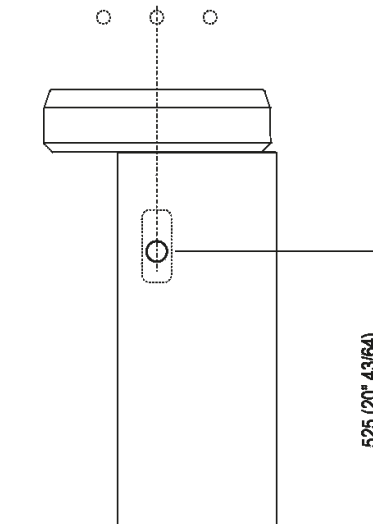

Height:	77 cm	30" 5/16 inches
Width:	13.5 cm	5" 5/16 inches
Weight:	16 kg	35 lbs
Depth:	33 cm	12" 63/64 inches
Packaging:	24 x 43 x 87 cm	9" 27/32 x 16" 59/64 x 34" 1/4 inches
Total weight:	20 kg	44 lbs

Note: The washbasin and the column can be delivered also in Calacatta Vagli and violet Calacatta marble or in stone on demand, price to be calculated. The above measurements refer to the Cristalplant®; biobased version, for the marble version the measurements are: Base: 33.5 x 14.5 cm - 12 3/4" x 5 5/8"; 5/16 Weight: 31 kg - 68 lbs Packaging: 24 x 43 x 87 cm - 9 3/4" x 27/32 x 16 5/8"; 59/64 x 34 1/4 Gross weight: 41 kg - 90 lbs

Main dimensions

Installation notes: wall mounted taps

Scarico per sifone a bottiglia
Drain for bottle trap

Tap position, recommended height

POSIZIONE RUBINETTERIA / TAP POSITION

Altezza consigliata / Recommended height