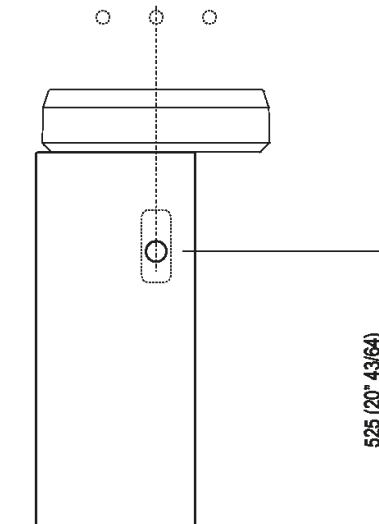

Height:	77 cm	30" 5/16 inches
Width:	13.5 cm	5" 5/16 inches
Weight:	16 kg	35 lbs
Depth:	33 cm	12" 63/64 inches
Packaging:	24 x 43 x 87 cm	9" 27/32 x 16" 59/64 x 34" 1/4 inches
Total weight:	20 kg	44 lbs

Note: The washbasin and the column can be delivered also in Calacatta Vagli and violet Calacatta marble or in stone on demand, price to be calculated. The above measurements refer to the Cristalplant® #174; biobased version, for the marble version the measurements are: #160; Base: 33.5 x 14.5 cm - 12#34; 63/64 x 5#34; 5/16 Weight: 31 kg - 68 lbsPackaging: 24 x 43 x 87#160;cm - 9#34; 27/32 x 16#34; 59/64 x 34#34; 1/4Gross weight: 41 kg - 90 lbs

Main dimensions

Tap position, recommended height

POSIZIONE RUBINETTERIA / TAP POSITION

Altezza consigliata / Recommended height

Installation notes: wall mounted tap

Scarico per sifone a bottiglia
Drain for bottle trap