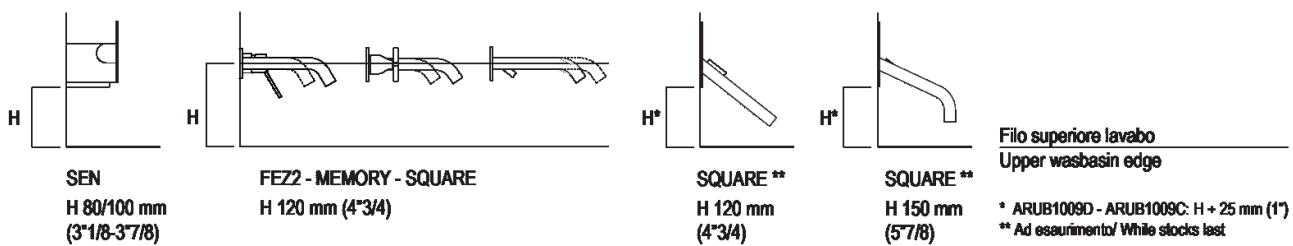

Note: The washbasin and the column can be delivered also in Calacatta Vagli and violet Calacatta marble or in stone on demand, price to be calculated. The above measurements refer to the Cristalplant®; biobased version, for the marble version the measurements are: Base: 33.5 x 14.5 cm - 12 3/4" x 5 5/8"; 5/16 Weight: 31 kg - 68 lbs Packaging: 24 x 43 x 87 cm - 9 3/4" x 27/32 x 16 5/8"; 59/64 x 34 1/4 Gross weight: 41 kg - 90 lbs

Main dimensions

Installation notes: wall mounted taps

Scarico per sifone a bottiglia
Drain for bottle trap

Tap position, recommended height

POSIZIONE RUBINETTERIA / TAP POSITION

Altezza consigliata / Recommended height

Note: The washbasin and the column can be delivered also in Calacatta Vagli and violet Calacatta marble or in stone on demand, price to be calculated. The above measurements refer to the Cristalplant® #174; biobased version, for the marble version the measurements are: #160; Base: 33.5 x 14.5 cm - 12#34; 63/64 x 5#34; 5/16 Weight: 31 kg - 68 lbsPackaging: 24 x 43 x 87#160;cm - 9#34; 27/32 x 16#34; 59/64 x 34#34; 1/4Gross weight: 41 kg - 90 lbs