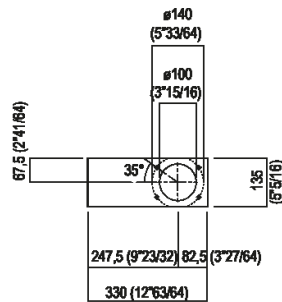

Main dimensions