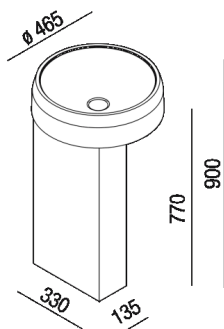

Washbasin support in Cristalplant® biobased for floor drainage with column on the left of the basin

ACER1073_+ ACER1126FS_

Patricia Urquiola, 2017

Washbasin in Cristalplant®; biobased, Solid Surface or marble.

Washbasin support in Cristalplant®; biobased or in marble, wood or wood lacquered open-pore variations; for floor drainage with column on the left of the basin, with (ACER1126FSF_) or without (ACER1126FS0_) holes on the side for the shelf or storage unit. The waste trap (.MET0519) must be installed.

Height:	77 cm	30" 5/16 inches
Width:	13.5 cm	5" 5/16 inches
Weight:	16 kg	35 lbs
Depth:	33 cm	12" 63/64 inches
Packaging:	24 x 43 x 87 cm	9" 27/32 x 16" 59/64 x 34" 1/4 inches
Total weight:	20 kg	44 lbs

Note: The washbasin and the column can be delivered also in Calacatta Vagli and violet Calacatta marble or in stone on demand, price to be calculated. The above measurements refer to the Cristalplant®; biobased version, for the marble version the measurements are: Base: 33.5 x 14.5 cm - 63/64 x 5 5/16 Weight: 31 kg - 68 lbs Packaging: 24 x 43 x 87 cm - 9 27/32 x 16 59/64 x 34 1/4 Gross weight: 41 kg - 90 lbs

Materials

- Cristalplant® biobased
- Marble
- Wood