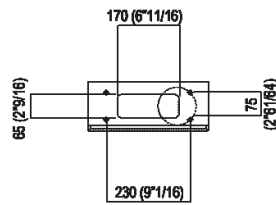

Note: The washbasin and the column can be delivered also in Calacatta Vagli and violet Calacatta marble or in stone on demand, price to be calculated. The above measurements refer to the Cristalplant®; biobased version, for the marble version the measurements are: Base: 33.5 x 14.5 cm - 12" 63/64 x 5" 5/16 Weight: 31 kg - 68 lbsPackaging: 24 x 43 x 87 cm - 9" 27/32 x 16" 59/64 x 34" 1/4Gross weight: 41 kg - 90 lbs

Height:	77 cm	30" 5/16 inches
Width:	13.5 cm	5" 5/16 inches
Weight:	16 kg	35 lbs
Depth:	33 cm	12" 63/64 inches
Packaging:	24 x 43 x 87 cm	9" 27/32 x 16" 59/64 x 34" 1/4 inches
Total weight:	20 kg	44 lbs

Note: The washbasin and the column can be delivered also in Calacatta Vagli and violet Calacatta marble or in stone on demand, price to be calculated. The above measurements refer to the Cristalplant®; biobased version, for the marble version the measurements are: Base: 33.5 x 14.5 cm - 63/64 x 5 5/16 Weight: 31 kg - 68 lbs Packaging: 24 x 43 x 87 cm - 9 27/32 x 16 59/64 x 34 1/4 Gross weight: 41 kg - 90 lbs

Materials

-  Cristalplant® biobased
-  Marble
-  Wood

Main dimensions

Installation notes: floor-mounted tap

		A	B	C	D
FEZZ	AFEZ004	230 (12"19/32)	148 (5"53/64)	162 (6"3/8)	326 (12"53/64)
	ARUB146	230 (12"19/32)	148 (5"53/64)	162 (6"3/8)	326 (12"53/64)
MEMORY	AMEM323	230 (12"19/32)	148 (5"53/64)	162 (6"3/8)	326 (12"53/64)
	ARUB1092	230 (12"19/32)	148 (5"53/64)	162 (6"3/8)	326 (12"53/64)
SEN	ASEN0962N	190 (10"45/64)	108 (4"1/4)	122 (4"51/64)	268 (10"35/64)
SQUARE	ARUB1096	190 (10"45/64)	108 (4"1/4)	122 (4"51/64)	268 (10"35/64)
	ARUB1020*	190 (10"45/64)	108 (4"1/4)	122 (4"51/64)	268 (10"35/64)