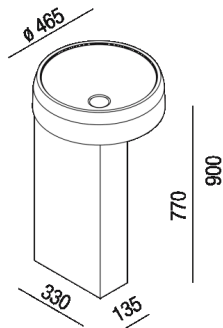

Washbasin support for floor drainage with column on the right of the basin
ACER1073_+ ACER1126FD_

Patricia Urquiola, 2017

Washbasin in Cristalplant®; biobased, Solid Surface or marble.

Materials

- Cristalplant® biobased
- Marble
- Wood

Washbasin support in Cristalplant®; biobased or in marble, wood or wood lacquered open-pore variations ​for floor drainage with column on the right of the basin, with (ACER1126FDFZ) or without (ACER1126FD0Z) holes on the side for the shelf or storage unit. The waste trap (.MET0519) must be installed.

Height:	77 cm	30" 5/16 inches
Width:	13.5 cm	5" 5/16 inches
Weight:	16 kg	35 lbs
Depth:	33 cm	12" 63/64 inches
Packaging:	24 x 43 x 87 cm	9" 27/32 x 16" 59/64 x 34" 1/4 inches
Total weight:	20 kg	44 lbs

Note: The washbasin and the column can be delivered also in Calacatta Vagli and violet Calacatta marble or in stone on demand, price to be calculated. The above measurements refer to the Cristalplant®; biobased version, for the marble version the measurements are: Base: 33.5 x 14.5 cm - 12" 63/64 x 5" 5/16 Weight: 31 kg - 68 lbsPackaging: 24 x 43 x 87 cm - 9" 27/32 x 16" 59/64 x 34" 1/4Gross weight: 41 kg - 90 lbs