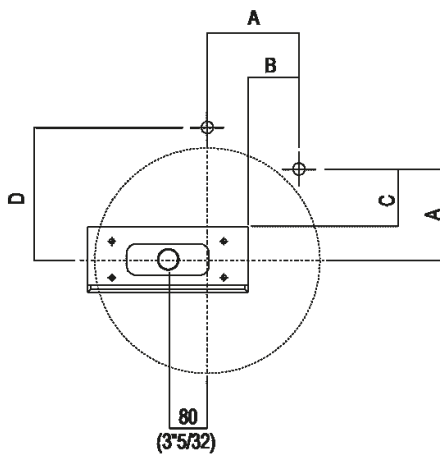

Note: The washbasin and the column can be delivered also in Calacatta Vagli and violet Calacatta marble or in stone on demand, price to be calculated. The above measurements refer to the Cristalplant®; biobased version, for the marble version the measurements are: Base: 33.5 x 14.5 cm - 63/64 x 5 5/16 Weight: 31 kg - 68 lbs Packaging: 24 x 43 x 87 cm - 9 27/32 x 16 59/64 x 34 1/4 Gross weight: 41 kg - 90 lbs

Materials

-  Cristalplant® biobased
-  Marble
-  Wood

Main dimensions

Installation notes: floor-mounted tap

		A	B	C	D
FEZZ	AFEZ004	230 (12"19/32)	148 (5"53/64)	162 (6"3/8)	326 (12"53/64)
	ARUB146	230 (12"19/32)	148 (5"53/64)	162 (6"3/8)	326 (12"53/64)
MEMORY	AMEM323	230 (12"19/32)	148 (5"53/64)	162 (6"3/8)	326 (12"53/64)
	ARUB1092	230 (12"19/32)	148 (5"53/64)	162 (6"3/8)	326 (12"53/64)
SEN	ASEN0962N	190 (10"45/64)	108 (4"1/4)	122 (4"51/64)	268 (10"35/64)
SQUARE	ARUB1096	190 (10"45/64)	108 (4"1/4)	122 (4"51/64)	268 (10"35/64)
	ARUB1020*	190 (10"45/64)	108 (4"1/4)	122 (4"51/64)	268 (10"35/64)