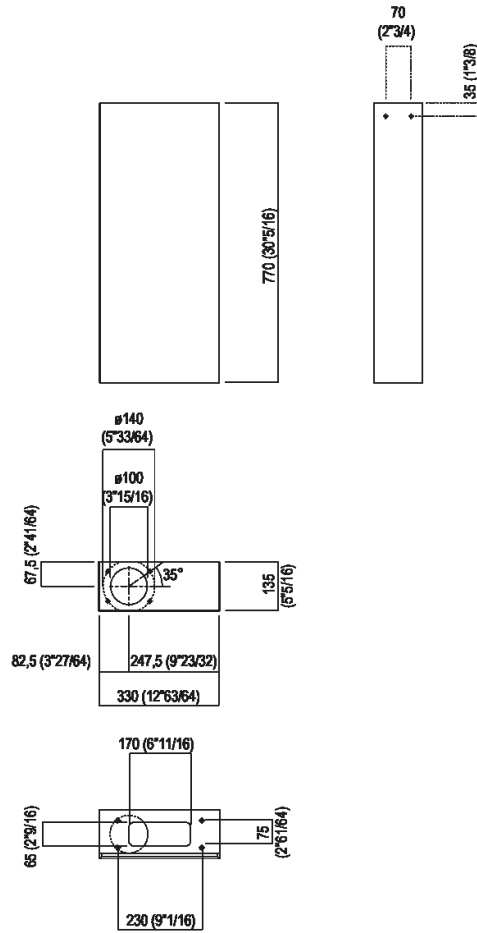

Height:	77 cm	30" 5/16 inches
Width:	13.5 cm	5" 5/16 inches
Weight:	16 kg	35 lbs
Depth:	33 cm	12" 63/64 inches
Packaging:	24 x 43 x 87 cm	9" 27/32 x 16" 59/64 x 34" 1/4 inches
Total weight:	20 kg	44 lbs

Note: The washbasin and the column can be delivered also in Calacatta Vagli and violet Calacatta marble or in stone on demand, price to be calculated. The above measurements refer to the Cristalplant®; biobased version, for the marble version the measurements are: Base: 33.5 x 14.5 cm - 12" 63/64 x 5" 5/16 Weight: 31 kg - 68 lbsPackaging: 24 x 43 x 87 cm - 9" 27/32 x 16" 59/64 x 34" 1/4Gross weight: 41 kg - 90 lbs

Main dimensions

Installation notes: floor-mounted tap

		A	B	C	D
FEZ2	AFEZ004	230 (12*19/32)	148 (5*53/64)	162 (6*3/8)	326 (12*53/64)
	ARUB146	230 (12*19/32)	148 (5*53/64)	162 (6*3/8)	326 (12*53/64)
MEMORY	AMEM323	230 (12*19/32)	148 (5*53/64)	162 (6*3/8)	326 (12*53/64)
	ARUB1092	230 (12*19/32)	148 (5*53/64)	162 (6*3/8)	326 (12*53/64)
SEN	ASEN0962N	190 (10*45/64)	108 (4*1/4)	122 (4*51/64)	268 (10*35/64)
SQUARE	ARUB1096	190 (10*45/64)	108 (4*1/4)	122 (4*51/64)	268 (10*35/64)
	ARUB1020*	190 (10*45/64)	108 (4*1/4)	122 (4*51/64)	268 (10*35/64)