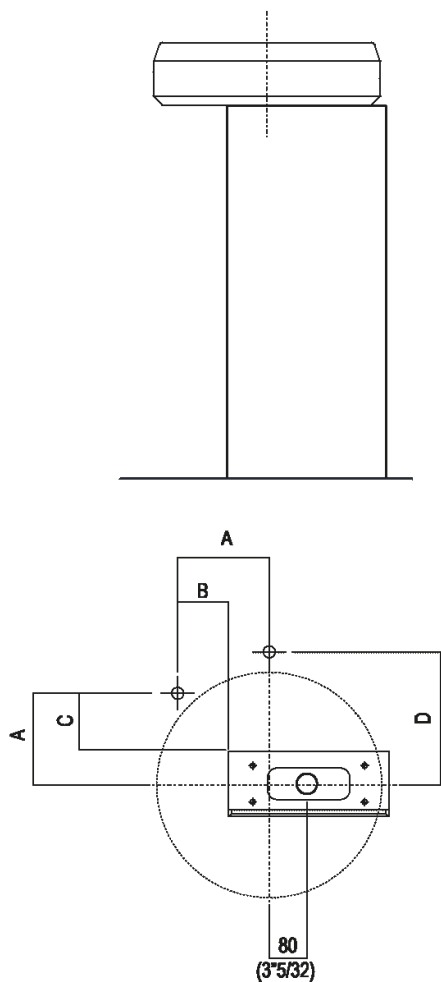

Height:	77 cm	30" 5/16 inches
Width:	13.5 cm	5" 5/16 inches
Weight:	16 kg	35 lbs
Depth:	33 cm	12" 63/64 inches
Packaging:	24 x 43 x 87 cm	9" 27/32 x 16" 59/64 x 34" 1/4 inches
Total weight:	20 kg	44 lbs

Note: The washbasin and the column can be delivered also in Calacatta Vagli and violet Calacatta marble or in stone on demand, price to be calculated. The above measurements refer to the Cristalplant®; biobased version, for the marble version the measurements are: Base: 33.5 x 14.5 cm - 12" 63/64 x 5" 5/16 Weight: 31 kg - 68 lbsPackaging: 24 x 43 x 87 cm - 9" 27/32 x 16" 59/64 x 34" 1/4Gross weight: 41 kg - 90 lbs

Main dimensions

Installation notes: floor-mounted tap

		A	B	C	D
FEZ2	AFEZ004	230 (12*19/32)	148 (5*53/64)	162 (6*3/8)	326 (12*53/64)
	ARUB146	230 (12*19/32)	148 (5*53/64)	162 (6*3/8)	326 (12*53/64)
MEMORY	AMEM323	230 (12*19/32)	148 (5*53/64)	162 (6*3/8)	326 (12*53/64)
	ARUB1092	230 (12*19/32)	148 (5*53/64)	162 (6*3/8)	326 (12*53/64)
SEN	ASEN0962N	190 (10*45/64)	108 (4*1/4)	122 (4*51/64)	268 (10*35/64)
SQUARE	ARUB1096	190 (10*45/64)	108 (4*1/4)	122 (4*51/64)	268 (10*35/64)
	ARUB1020*	190 (10*45/64)	108 (4*1/4)	122 (4*51/64)	268 (10*35/64)

Note: The washbasin and the column can be delivered also in Calacatta Vagli and violet Calacatta marble or in stone on demand, price to be calculated. The above measurements refer to the Cristalplant®; biobased version, for the marble version the measurements are: Base: 33.5 x 14.5 cm - 63/64 x 5 5/16 Weight: 31 kg - 68 lbs Packaging: 24 x 43 x 87 cm - 9 27/32 x 16 59/64 x 34 1/4 Gross weight: 41 kg - 90 lbs