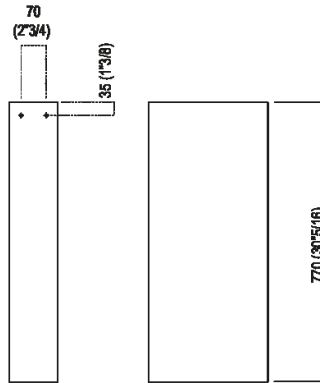

Main dimensions