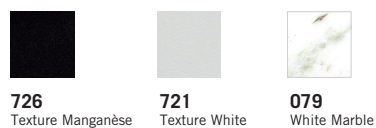

ref. 56506/11708

LOW DINING TABLE

Jasper Morrison / KETTAL PARK LIFE

Dimensions

Standard Finishes

Materials

Aluminium

Antioxy, Heavy Load, Resistant En-1421, Kettalize-It, Anti-Scratch, Easy Clean, Flame Retardant M1, Eco Friendly Ecoembes Recycling Process

Volume: 0,17 m³ / 6 cft.

 **Adjustable legs**

Optional Colours

Aluminium

KETTAL