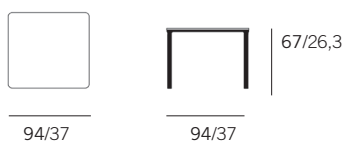

ref. 56506/11708

LOW DINING TABLE

Jasper Morrison / KETTAL PARK LIFE

Dimensions

Standard Finishes

Materials

Aluminium

Antioxy, Heavy Load, Resistant En-1421, Kettalize-It, Anti-Scratch, Easy Clean, Flame Retardant M1, Eco Friendly Ecoembes Recycling Process

LIGHT STONE

Antioxy, Mold resistant, Easy Clean, Restist U.V., X-Temperature

Characteristics

Table top:

Units box: 1 **Box Weight:** 25 kg / 55,1 Lbs

Volume: 0,06 m³ / 2,1 cft.

Legs:

Units box: 1 **Box Weight:** 11 kg / 24,2 Lbs

Volume: 0,17 m³ / 6 cft.

 **Adjustable legs**

Optional Colours

Aluminium

KETTAL