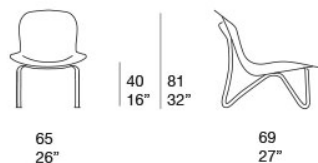

Notes:

This product can be used also in interior environments.

We advise to use a Winter Set protection cover.

B179BA