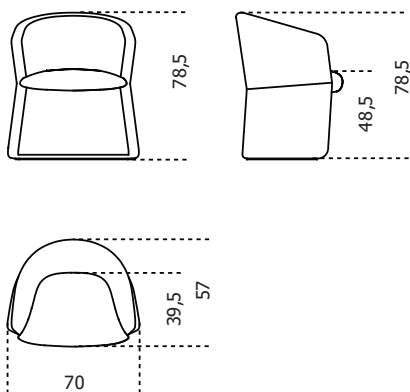

Gallotti&Radice

Janette

2023

Armchair with inside structure in wood padded with non-deformable polyurethane foam in different density and polyester fibre. Completely covered by fabric or leather as per samples. Plinth in black nickel-plated metal. Not removable cover. Additional stitching is required for products with leather upholstery compared to products with fabric upholstery.

Cm (L x W x H) Inches (L x W x H)
70 x 57 x 78.5 27³/₄ x 22¹/₂ x 31

Finishings

Leather Cat.L1

Fard anthracite
2379

Fard loden green
2357

Fard milk 2300

Fard silt 2324

Fard silver 2302