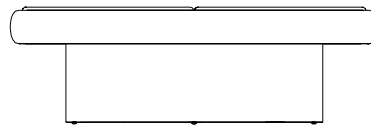

Insula

Square table 110x110

by Patricia Urquiola

kettal

Square table 110x110

Designer
Patricia Urquiola

Collection
Insula

Reference
KSB601300

1/2

The Modular Insula sofa is Patricia Urquiola's updated interpretation of traditional seating used in traditional Arab Majlis, where community members gathered to discuss events and local issues, entertain guests, build friendships, and have fun.

Formally, it is a rational modular sofa with very softened shapes and low height, with a roll in the backrest that concentrates all the protagonism of the design and provides a decidedly horizontal emphasis. It combines carefully balanced proportions as an architectural element that can be subtly integrated.

cm/inch

35/13,7

24/4,9

Ø75/29,5

cm/inch

110/43,3

110/43,3

kettal