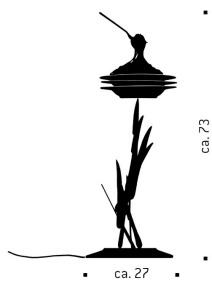

INGO MAURER