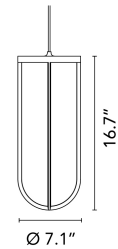

FLOS

In Vitro Suspension Terracota 11W, 1150lm, 2700K, CRI 80 Integral Not dimmable LED driver UL - Specification Sheet

by Philippe Starck, 2020

Mounting	Ceiling Pendant
Lamp (Bulb) Description	LED 13W, 1387lm, 2700K, CRI 80
Canopy Dimension	667
Environment	Outdoor - Wet location
Dimming	Not dimmable
Finish	Terracota

Electrical

Voltage	120-277
IP Rating	IP65

Physical

Supply	LED driver
Construction Material	Aluminum, Glass
Weight	2.8 lbs

 F018D25AU25 Terracota

Dimensional Image

IN VITRO SUSPENSION

Certifications