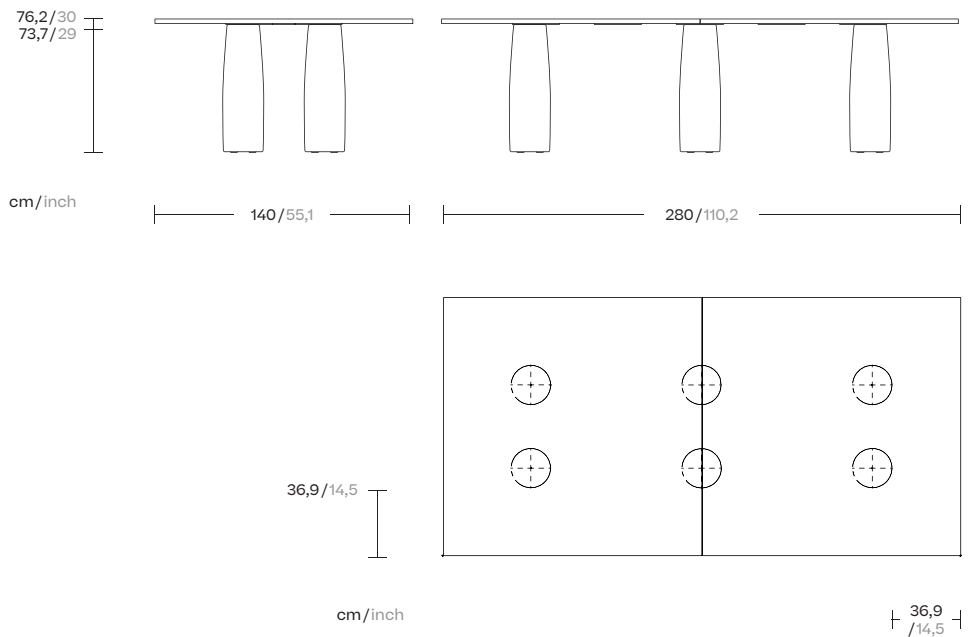

# Marble dining table 280 x 140 6 legs

Designer  
Mario Bellini

Collection  
Il Colonnato

Reference  
KSA1-017-00

1/2

In this project, Mario Bellini took his inspiration from a basic elemental structure in architecture. His design emulated the colonnade of classical architecture, in which a sequence of columns supports a portico, in this case a table top. The base is a visually closed volume, despite being materially open.

When seen from a different viewpoint, perception changes completely, as the columns no longer overlap and the space appears empty.

kettal

## dining table

280 x 140

6 legs

Designer  
Mario Bellini

Collection  
Il Colonnato

Reference  
KSA1-017-00

2/2