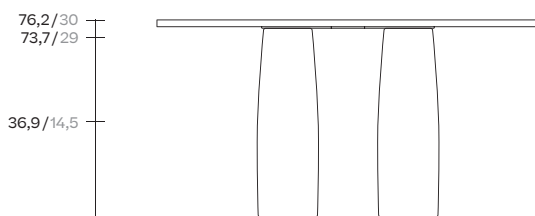

Il Colonnato
Marble dining table
140 x 140
4 legs,
by Mario Bellini

kettal

Marble dining table 140 x 140 4 legs

Designer
Mario Bellini

Collection
Il Colonnato

Reference
KSA1-016-00

1/2

In this project, Mario Bellini took his inspiration from a basic elemental structure in architecture. His design emulated the colonnade of classical architecture, in which a sequence of columns supports a portico, in this case a table top. The base is a visually closed volume, despite being materially open. When seen from a different viewpoint, perception changes completely, as the columns no longer overlap and the space appears empty.

cm/inch

cm/inch | 140/55,1 |

| 36,9/14,5 |

kettal

Marble dining table 140 x 140 4 legs

Designer
Mario Bellini

Collection
Il Colonnato

Reference
KSA1-016-00