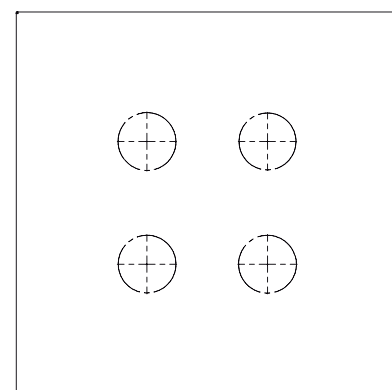

Il Colonnato
Marble dining table
140 x 140
4 legs,
by Mario Bellini

kettal

Marble dining table 140 x 140 4 legs

Designer
Mario Bellini

Collection
Il Colonnato

Reference
KSA1-016-00

1/2

In this project, Mario Bellini took his inspiration from a basic elemental structure in architecture. His design emulated the colonnade of classical architecture, in which a sequence of columns supports a portico, in this case a table top. The base is a visually closed volume, despite being materially open. When seen from a different viewpoint, perception changes completely, as the columns no longer overlap and the space appears empty.

cm/inch

cm/inch | 140/55,1 |

| 36,9/14,5 |

kettal

Marble dining table 140 x 140 4 legs

Designer
Mario Bellini

Collection
Il Colonnato

Reference
KSA1-016-00