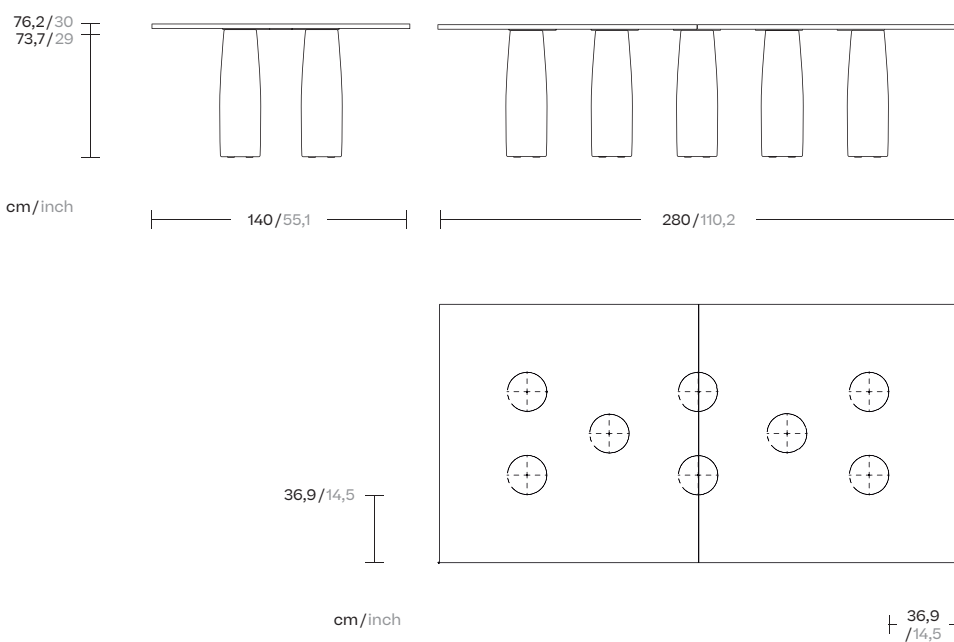

Il Colonnato  
Marble dining table  
280 x 140  
8 legs,  
by Mario Bellini

**kettal**

# Marble dining table 280 x 140 8 legs

Designer  
Mario Bellini

Collection  
Il Colonnato

Reference  
KSA1-014-00

1/2

In this project, Mario Bellini took his inspiration from a basic elemental structure in architecture. His design emulated the colonnade of classical architecture, in which a sequence of columns supports a portico, in this case a table top. The base is a visually closed volume, despite being materially open.

When seen from a different viewpoint, perception changes completely, as the columns no longer overlap and the space appears empty.

kettal

## dining table

280 x 140

8 legs

Designer  
Mario Bellini

Collection  
Il Colonnato

Reference  
KSA1-014-00

2/2