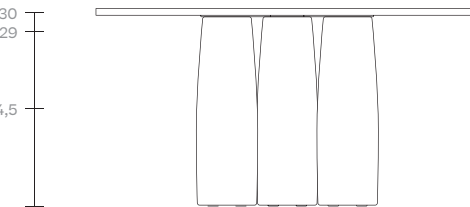

Il Colonnato
Marble dining table
140 x 140
5 legs,
by Mario Bellini

kettal

Marble dining table 140 x 140 5 legs

Designer
Mario Bellini

Collection
Il Colonnato

Reference
KSA1-013-00

1/2

In this project, Mario Bellini took his inspiration from a basic elemental structure in architecture. His design emulated the colonnade of classical architecture, in which a sequence of columns supports a portico, in this case a table top. The base is a visually closed volume, despite being materially open. When seen from a different viewpoint, perception changes completely, as the columns no longer overlap and the space appears empty.

cm/inch

76,2/30
73,7/29

36,9/14,5

cm/inch

140/55,1

36,9/14,5

kettal

Marble dining table 140 x 140 5 legs